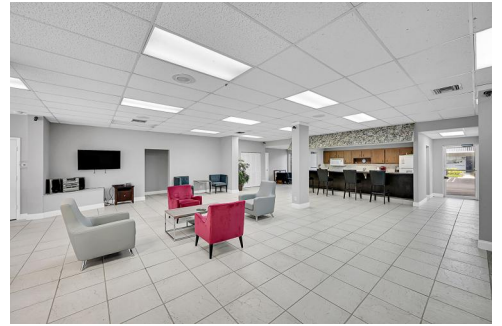

2900 Southwest 22nd Avenue
 Delray Beach, FL 33445
 COMMUNITY: Sabal Pine

PRICE \$229

Condominium

1126 SQFT

2 Beds

2 Baths

Pamela Caruso
 954-822-2600
 pamcaruso227@gmail.com

Scan code
 for more
 property
 details