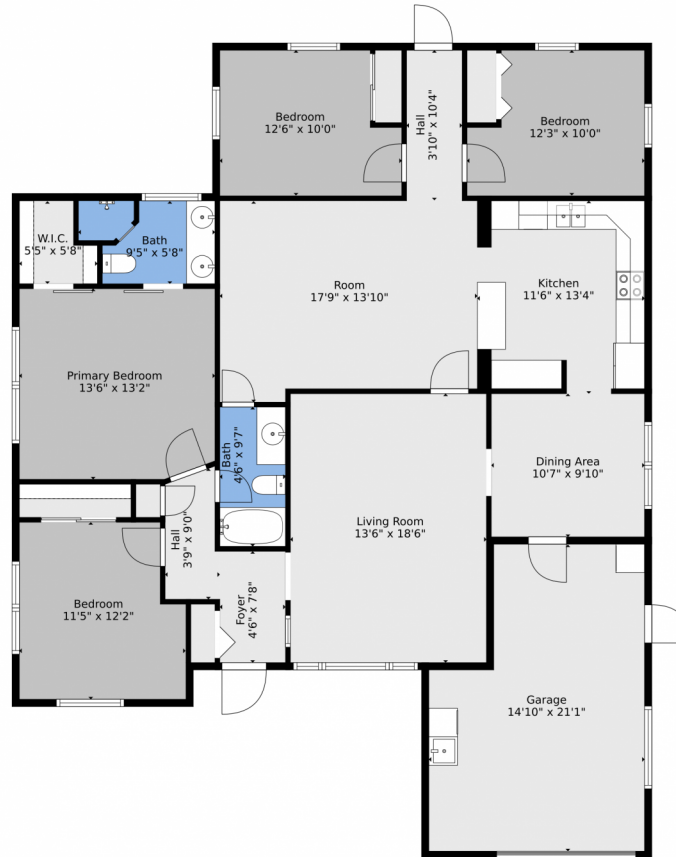

TOTAL: 1609 sq. ft
FLOOR 1: 1609 sq. ft
EXCLUDED AREAS: GARAGE: 276 sq. ft, WALLS: 113 sq. ft

Disclaimer: Sizes and Dimensions are Approximate, Actual May Vary.

Michael Topow
954-588-0379
mtopow@kw.com