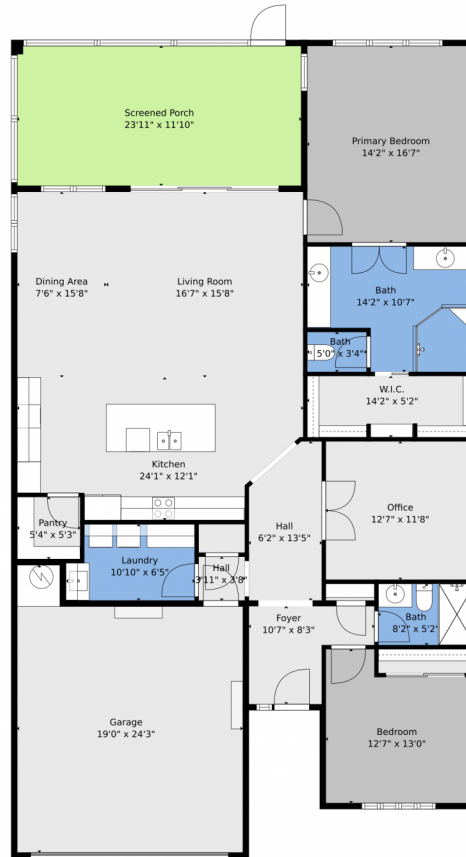

10985 Southwest Visconti Way, Port St. Lucie, FL 34986 – Main

TOTAL: 1761 sq. ft
FLOOR 1: 1761 sq. ft
EXCLUDED AREAS: GARAGE: 407 sq. ft, SCREENED PORCH: 283 sq. ft, WALLS: 150 sq. ft

Disclaimer: Sizes and Dimensions are Approximate, Actual May Vary.

Lawrence (Larry) Sexton
561-632-0552
larrysexton75@gmail.com