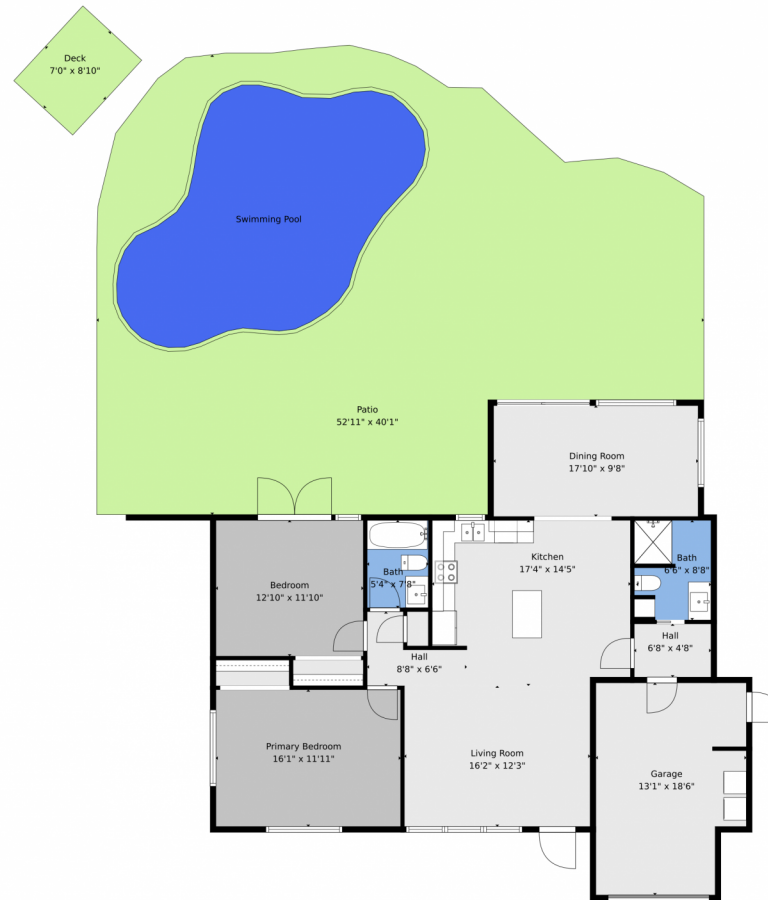

floorplan_single_0

Single Family

1275 SQFT

2 Beds

1 Baths

Rachael Barach
 954-815-1418
 rachael@rachaelbarach.com
<https://www.therachaelbarachgroup.com/>

Floor Plan Created By V1photos.com, Measurements Deamed Highly Reliable, But Not Guaranteed.