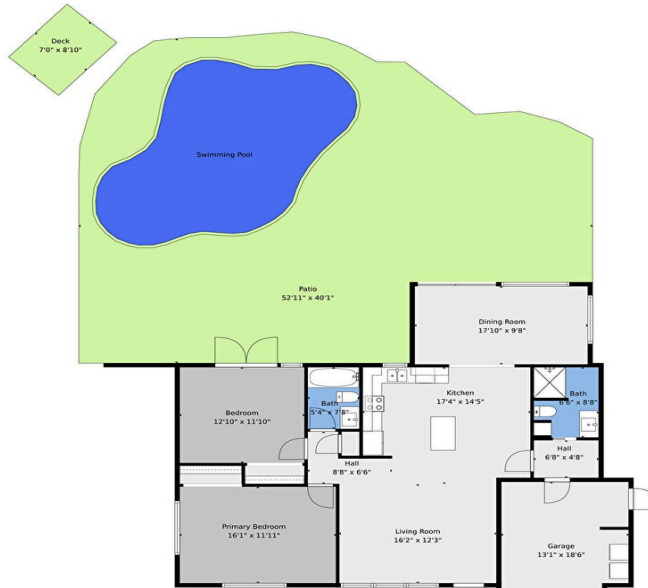

floorplan_single_0

Single Family

1275 SQFT

2 Beds

1 Baths

Rachael Barach
 954-815-1418
 rachael@rachaelbarach.com
<https://www.therachaelbarachgroup.com/>

Floor Plan Created By V1photos.com, Measurements Deamed Highly Reliable, But Not Guaranteed.

Disclaimer: Sizes and Dimensions are Approximate, Actual May Vary.

Rachael Barach
954-815-1418
rachael@rachaelbarach.com
<https://www.therachaelbarachgroup.com/>