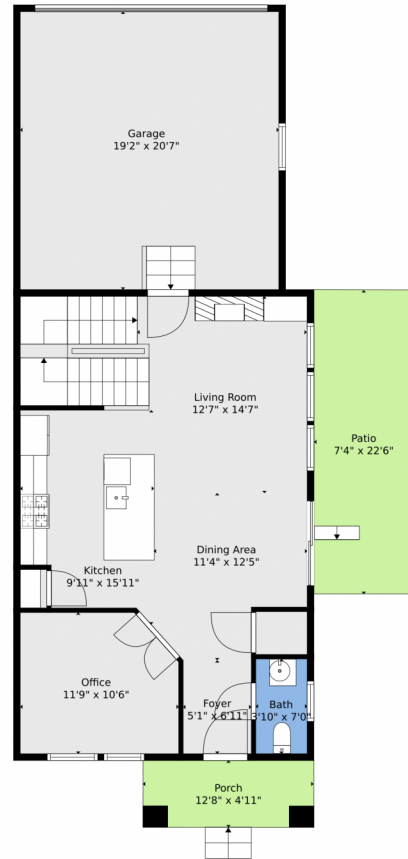

7599 South Zante Court, Aurora, CO 80016 – Main

TOTAL: 2310 sq. ft

BELOW GRADE: 571 sq. ft, FLOOR 2: 721 sq. ft, FLOOR 3: 1018 sq. ft
EXCLUDED AREAS: UNDEFINED: 24 sq. ft, UTILITY: 70 sq. ft, GARAGE: 395 sq. ft,
PATIO: 167 sq. ft, PORCH: 63 sq. ft, WALLS: 186 sq. ft

Disclaimer: Sizes and Dimensions are Approximate, Actual May Vary.

Debra Juel-Stevens
303-941-6210
juelstevens@aol.com