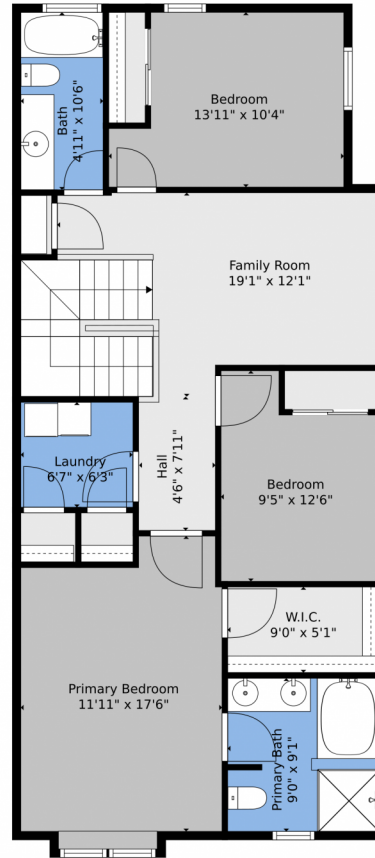

7599 South Zante Court, Aurora, CO 80016 – 2nd Level

TOTAL: 2310 sq. ft
BELOW GRADE: 571 sq. ft, FLOOR 2: 721 sq. ft, FLOOR 3: 1018 sq. ft
EXCLUDED AREAS: UNDEFINED: 24 sq. ft, UTILITY: 70 sq. ft, GARAGE: 395 sq. ft,
PATIO: 167 sq. ft, PORCH: 63 sq. ft, WALLS: 186 sq. ft

Disclaimer: Sizes and Dimensions are Approximate, Actual May Vary.

Debra Juel-Stevens
303-941-6210
juelstevens@aol.com