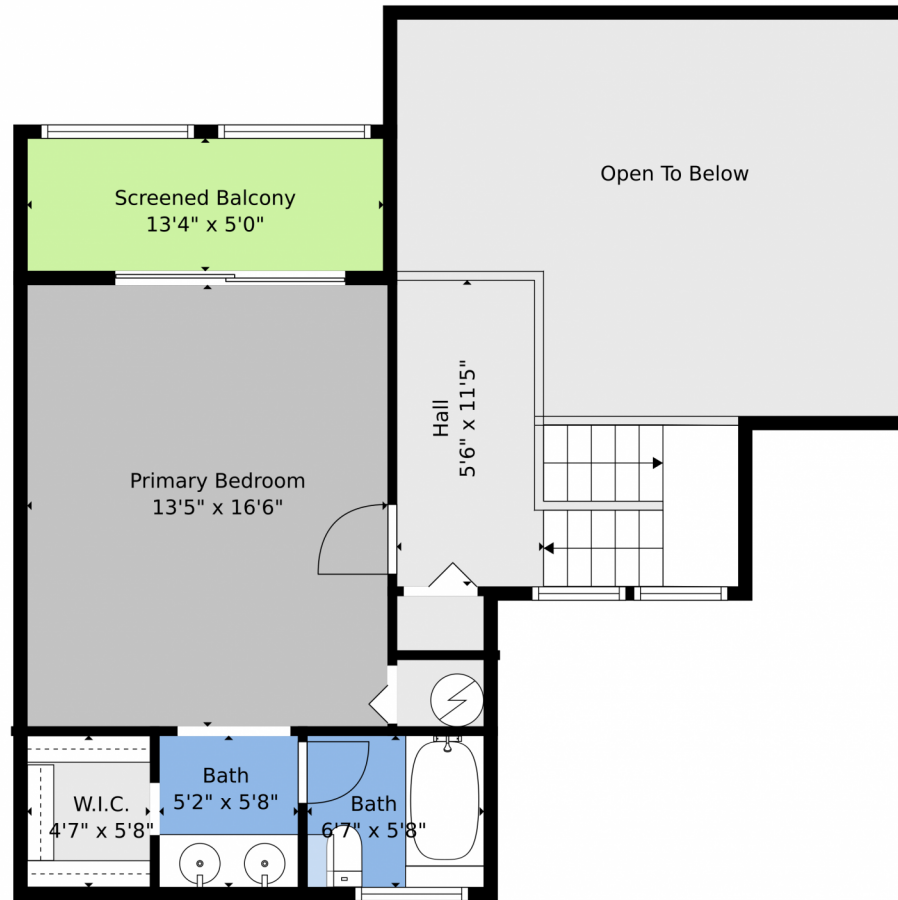

Floor Plan Created By V1photos.com, Measurements Deamed Highly Reliable, But Not Guaranteed.

Disclaimer: Sizes and Dimensions are Approximate, Actual May Vary.

Rachael Barach
954-815-1418
rachael@rachaelbarach.com
<https://www.therachaelbarachgroup.com/>

Scan code
for more
property
details

2134 Woodlands Way, Deerfield Beach, FL 33442 – 2nd Level

Floor Plan Created By V1photos.com, Measurements Deamed Highly Reliable, But Not Guaranteed.

Disclaimer: Sizes and Dimensions are Approximate, Actual May Vary.