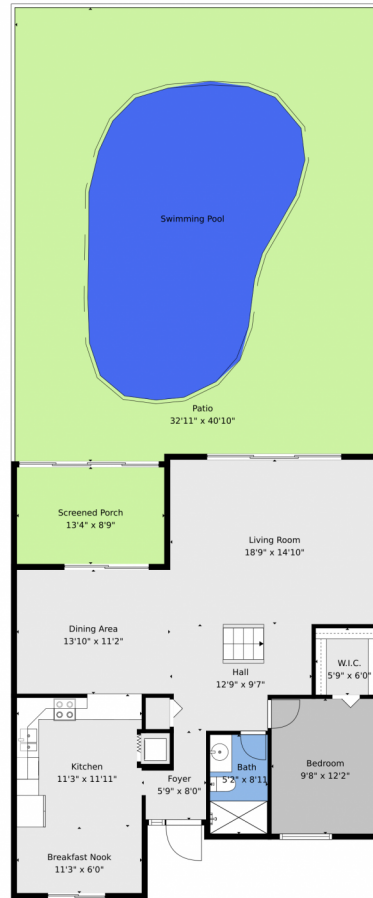

2134 Woodlands Way
Deerfield Beach, FL 33442
COMMUNITY: Deer Creek

 Townhouse

 1719 SQFT

 2 Beds

 2 Baths

Rachael Barach
954-815-1418
rachael@rachaelbarach.com
<https://www.therachaelbarachgroup.com/>

Scan code
for more
property
details

Floor Plan Created By V1photos.com, Measurements Deamed Highly Reliable, But Not Guaranteed.

Disclaimer: Sizes and Dimensions are Approximate, Actual May Vary.

Rachael Barach
954-815-1418
rachael@rachaelbarach.com
<https://www.therachaelbarachgroup.com/>

Scan code
for more
property
details

2134 Woodlands Way, Deerfield Beach, FL 33442 – 2nd Level

Floor Plan Created By V1photos.com, Measurements Deamed Highly Reliable, But Not Guaranteed.

Disclaimer: Sizes and Dimensions are Approximate, Actual May Vary.