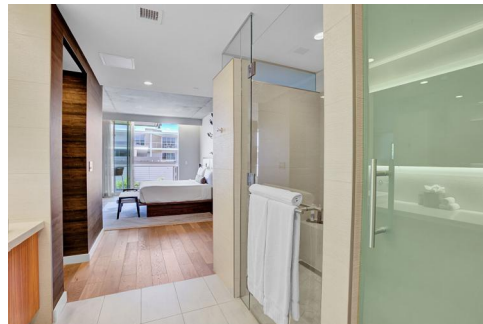

5455 East Lincoln Drive
Paradise Valley, AZ 85253

COMMUNITY: Mountain Shadows

Condominium

1000 SQFT

Ronda Yoon
480-415-9065
rondayooncares@gmail.com