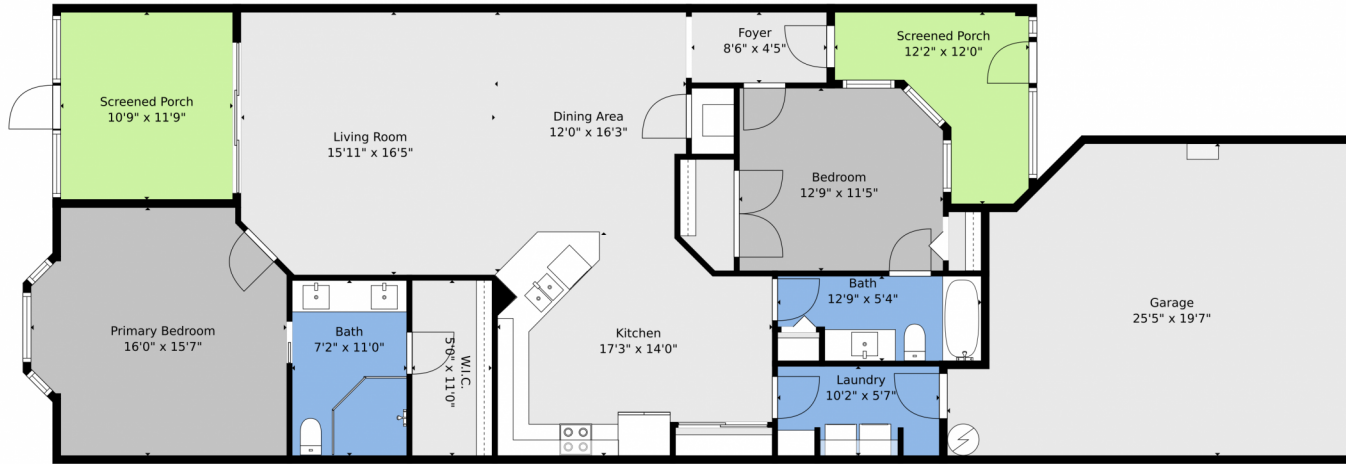

TOTAL: 1393 sq. ft
1st floor: 1393 sq. ft
EXCLUDED AREAS: GARAGE: 443 sq. ft, SCREENED PORCH: 220 sq. ft, WALLS: 146 sq. ft

Disclaimer: Sizes and Dimensions are Approximate, Actual May Vary.

Kelley Bragg, PA
772-370-9705
kbragg927@gmail.com

Scan code for more property details