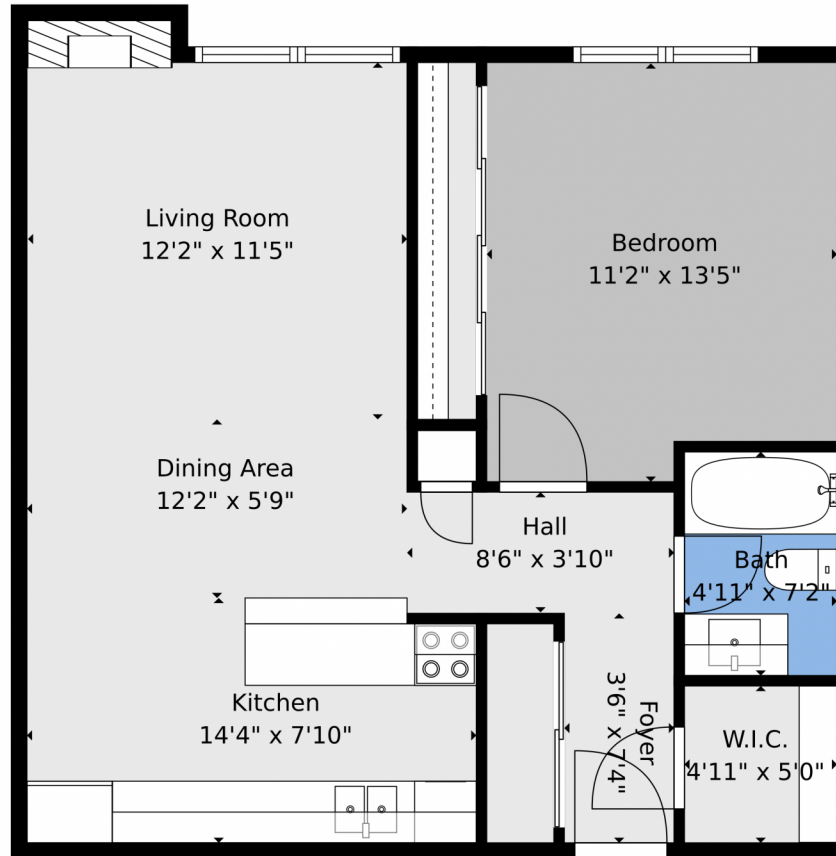

625 Pennsylvania Street, Denver, CO 80203 – Main Level

TOTAL: 648 sq. ft
1st floor: 648 sq. ft
EXCLUDED AREAS: FIREPLACE: 9 sq. ft, WALLS: 49 sq. ft

Disclaimer: Sizes and Dimensions are Approximate, Actual May Vary.

Taylor Haas
303-665-7368
taylorh@coloradorpm.com
<https://www.coloradorpm.com/available-rental-properties-denver>