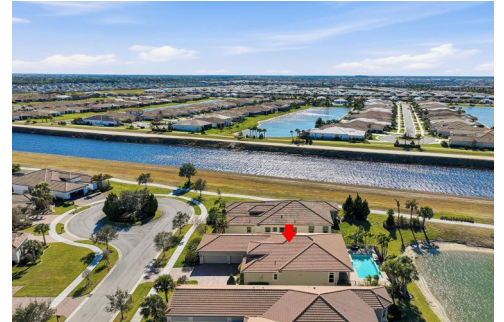

17003 Southwest Sapri Way
Port St. Lucie, FL 34986

Ultimate Luxury and privacy

 Single Family

 2581 SQFT

 3 Beds

 3 Car

Lawrence (Larry) Sexton
561-632-0552
larrysexton75@gmail.com