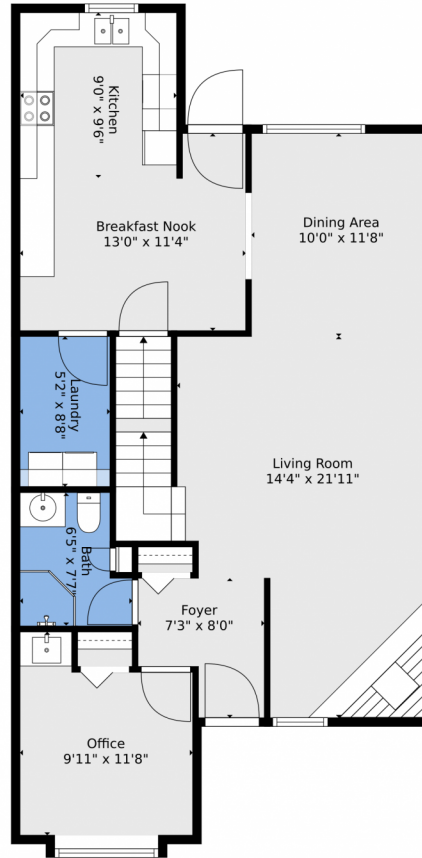

TOTAL: 1681 sq. ft
Basement: 0 sq. ft, 1st floor: 915 sq. ft, 2nd floor: 766 sq. ft
EXCLUDED AREAS: BASEMENT: 771 sq. ft, BAY WINDOW: 5 sq. ft, OPEN TO BELOW: 231 sq. ft,
WALLS: 139 sq. ft

Disclaimer: Sizes and Dimensions are Approximate, Actual May Vary.

Will Story
720-975-7227
Katie@StoryHomeGroup.com

Scan code
for more
property
details