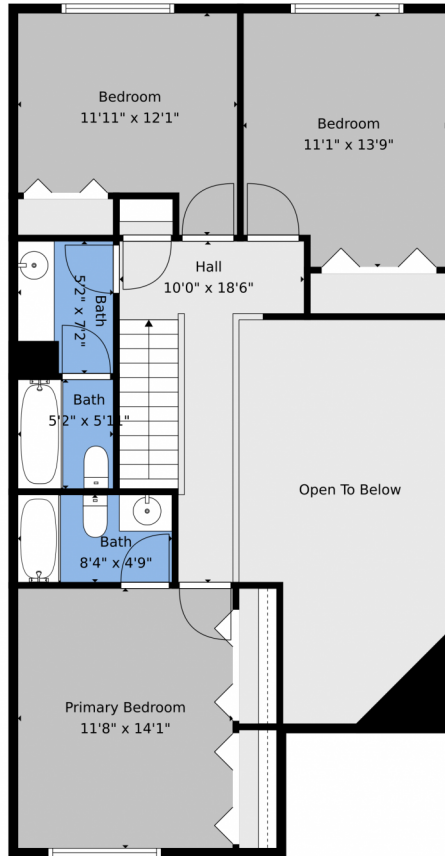

6984 Buckskin Drive, Littleton, CO 80125 – 2nd Level

TOTAL: 1681 sq. ft
Basement: 0 sq. ft, 1st floor: 915 sq. ft, 2nd floor: 766 sq. ft
EXCLUDED AREAS: BASEMENT: 771 sq. ft, BAY WINDOW: 5 sq. ft, OPEN TO BELOW: 231 sq. ft,
WALLS: 139 sq. ft

Disclaimer: Sizes and Dimensions are Approximate, Actual May Vary.

Will Story
720-975-7227
Katie@StoryHomeGroup.com