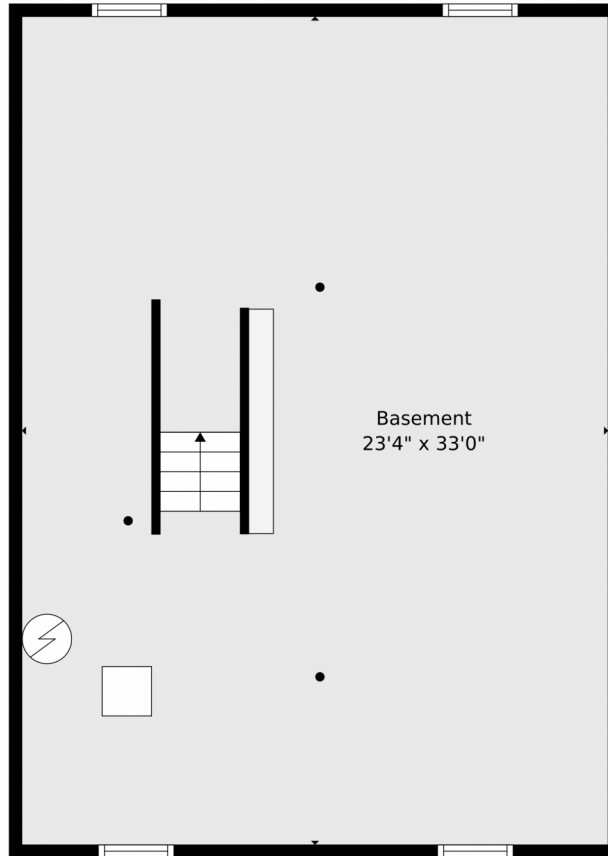

TOTAL: 1681 sq. ft
Basement: 0 sq. ft, 1st floor: 915 sq. ft, 2nd floor: 766 sq. ft
EXCLUDED AREAS: BASEMENT: 771 sq. ft, BAY WINDOW: 5 sq. ft, OPEN TO BELOW: 231 sq. ft,
WALLS: 139 sq. ft

Disclaimer: Sizes and Dimensions are Approximate, Actual May Vary.

Will Story
720-975-7227
Katie@StoryHomeGroup.com