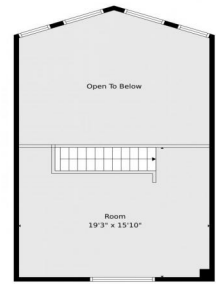

COMPASS

208 Howe Court
Black Hawk, CO 80422

floorplan_single.2

Single Family

3084 SQFT

3 Beds

2/1 Baths

2 Car

1 Acre

FELIX LUCK
720-404-0001
felix.luck@compass.com

Scan code
for more
property
details

TOTAL: 2697 sq. ft
1st floor: 1083 sq. ft, 2nd floor: 1303 sq. ft, 3rd floor: 311 sq. ft
EXCLUDED AREAS: PATIO: 241 sq. ft, COVERED PATIO: 558 sq. ft, GARAGE: 600 sq. ft,
DECK: 526 sq. ft, OPEN TO BELOW: 283 sq. ft, WALLS: 264 sq. ft

Floor Plan Created By V1photos.com. Measurements Deamed Highly Reliable But Not Guaranteed.

Disclaimer: Sizes and Dimensions are Approximate, Actual May Vary.

FELIX LUCK
720-404-0001
felix.luck@compass.com

208 Howe Court, Black Hawk, CO 80422 – floorplan_single_1

TOTAL: 2697 sq. ft
1st floor: 1083 sq. ft, 2nd floor: 1303 sq. ft, 3rd floor: 311 sq. ft
EXCLUDED AREAS: PATIO: 241 sq. ft, COVERED PATIO: 558 sq. ft, GARAGE: 600 sq. ft,
DECK: 526 sq. ft, OPEN TO BELOW: 283 sq. ft, WALLS: 264 sq. ft