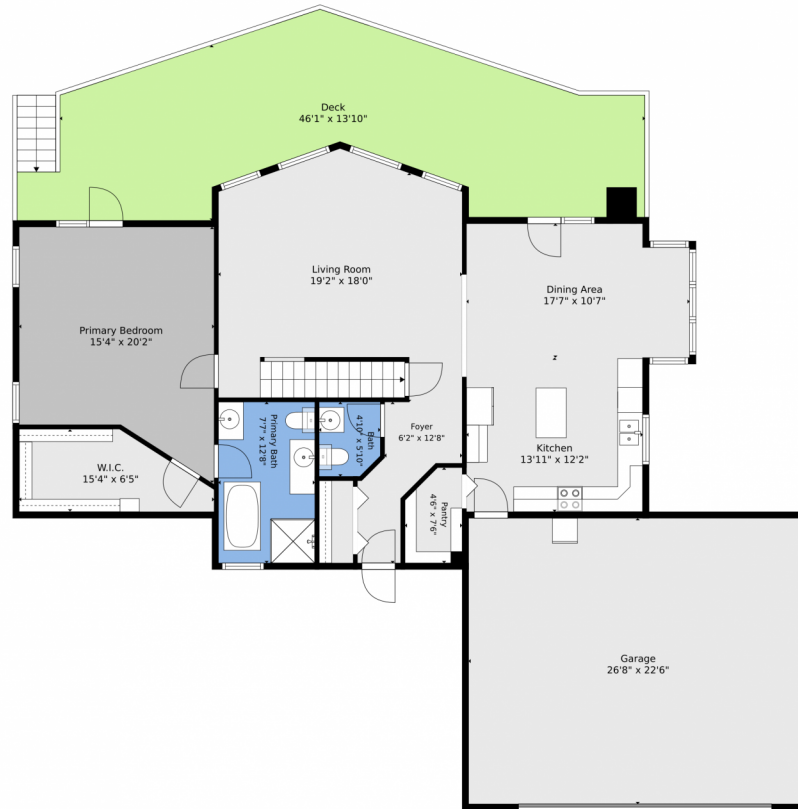

208 Howe Court, Black Hawk, CO 80422 – floorplan_single_1

TOTAL: 2697 sq. ft
1st floor: 1083 sq. ft, 2nd floor: 1303 sq. ft, 3rd floor: 311 sq. ft
EXCLUDED AREAS: PATIO: 241 sq. ft, COVERED PATIO: 558 sq. ft, GARAGE: 600 sq. ft,
DECK: 526 sq. ft, OPEN TO BELOW: 283 sq. ft, WALLS: 264 sq. ft

Disclaimer: Sizes and Dimensions are Approximate, Actual May Vary.

FELIX LUCK
720-404-0001
felix.luck@compass.com