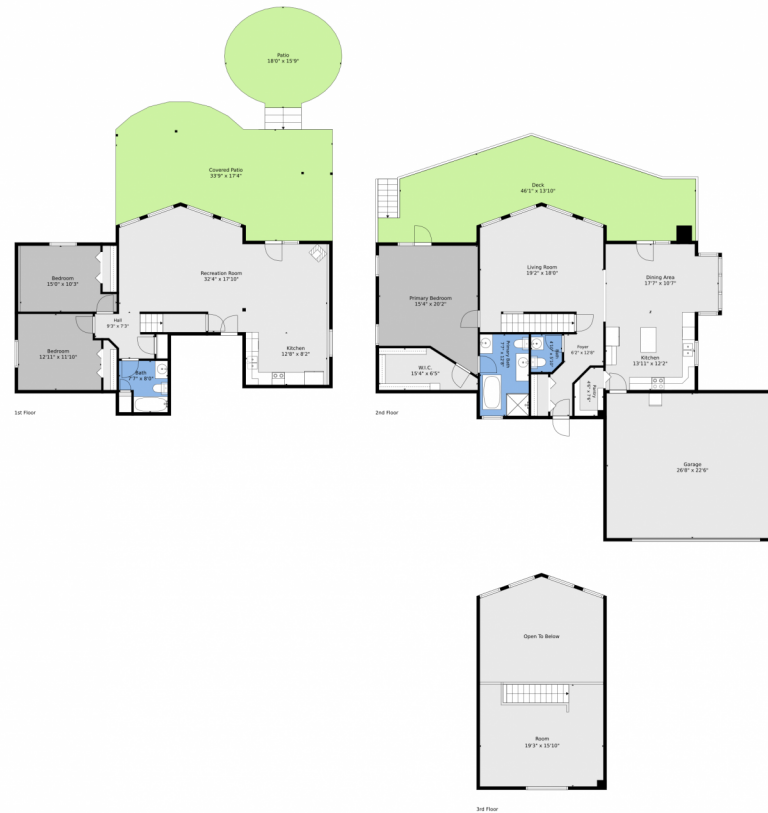

TOTAL: 2697 sq. ft
1st floor: 1083 sq. ft, 2nd floor: 1303 sq. ft, 3rd floor: 311 sq. ft
EXCLUDED AREAS: PATIO: 241 sq. ft, COVERED PATIO: 558 sq. ft, GARAGE: 600 sq. ft,
DECK: 526 sq. ft, OPEN TO BELOW: 283 sq. ft, WALLS: 264 sq. ft

Disclaimer: Sizes and Dimensions are Approximate, Actual May Vary.

FELIX LUCK
720-404-0001
felix.luck@compass.com