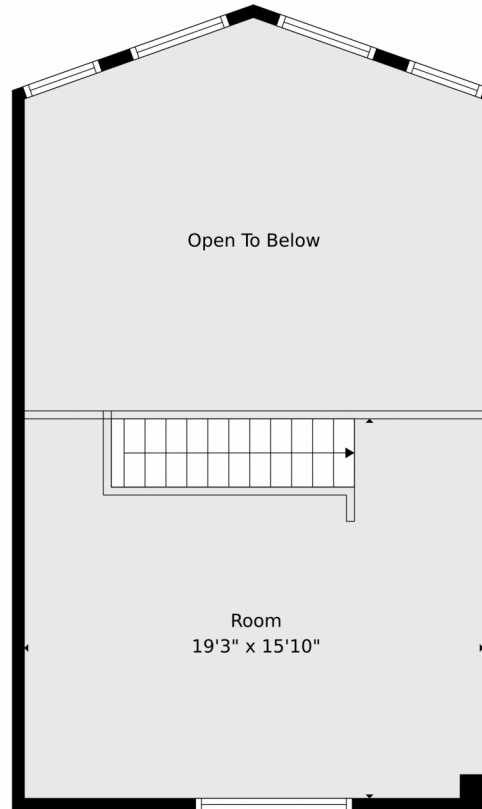

TOTAL: 2697 sq. ft
1st floor: 1083 sq. ft, 2nd floor: 1303 sq. ft, 3rd floor: 311 sq. ft
EXCLUDED AREAS: PATIO: 241 sq. ft, COVERED PATIO: 558 sq. ft, GARAGE: 600 sq. ft,
DECK: 526 sq. ft, OPEN TO BELOW: 283 sq. ft, WALLS: 264 sq. ft

Disclaimer: Sizes and Dimensions are Approximate, Actual May Vary.

FELIX LUCK
720-404-0001
felix.luck@compass.com