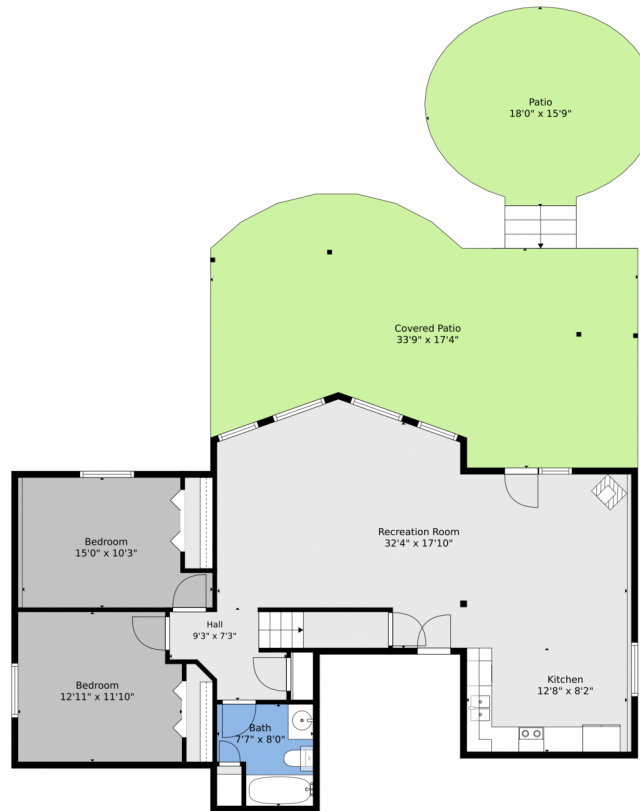

TOTAL: 2697 sq. ft
1st floor: 1083 sq. ft, 2nd floor: 1303 sq. ft, 3rd floor: 311 sq. ft
EXCLUDED AREAS: PATIO: 241 sq. ft, COVERED PATIO: 558 sq. ft, GARAGE: 600 sq. ft,
DECK: 526 sq. ft, OPEN TO BELOW: 283 sq. ft, WALLS: 264 sq. ft

Disclaimer: Sizes and Dimensions are Approximate, Actual May Vary.

FELIX LUCK
720-404-0001
felix.luck@compass.com