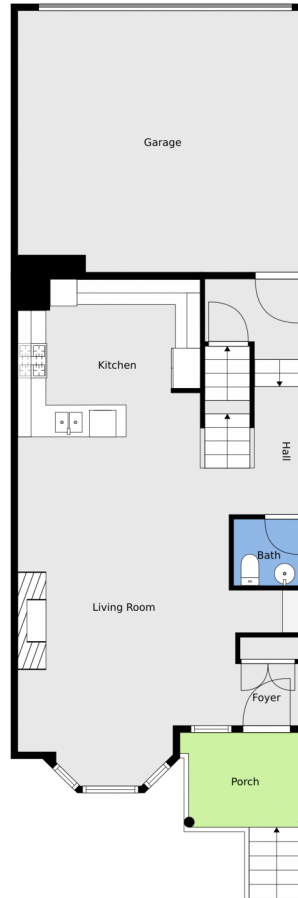

Single Family

2385 SQFT

**The Bernardi Group**  
720-438-5680  
bjones@thebernardigroup.com  
<http://www.thebernardigroup.com>

Scan code  
for more  
property  
details

Floor Plan Created By V1photos.com, Measurements Deamed Highly Reliable, But Not Guaranteed.

Floor Plan Created By V1photos.com, Measurements Deamed Highly Reliable, But Not Guaranteed.

Disclaimer: Sizes and Dimensions are Approximate, Actual May Vary.

**The Bernardi Group**

720-438-5680

[bjones@thebernardigroup.com](mailto:bjones@thebernardigroup.com)

<http://www.thebernardigroup.com>

Scan code  
for more  
property  
details

Floor Plan Created By V1photos.com, Measurements Deamed Highly Reliable, But Not Guaranteed.

Disclaimer: Sizes and Dimensions are Approximate, Actual May Vary.