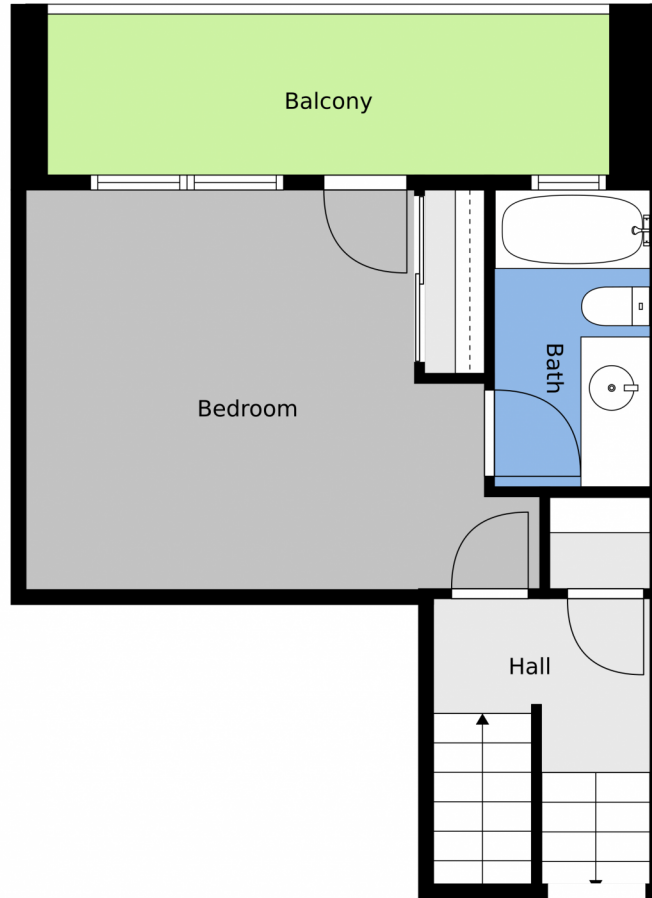

Single Family

2385 SQFT

**The Bernardi Group**  
720-438-5680  
bjones@thebernardigroup.com  
<http://www.thebernardigroup.com>

Scan code  
for more  
property  
details

Floor Plan Created By V1photos.com, Measurements Deamed Highly Reliable, But Not Guaranteed.

Floor Plan Created By V1photos.com, Measurements Deamed Highly Reliable, But Not Guaranteed.

Disclaimer: Sizes and Dimensions are Approximate, Actual May Vary.

**The Bernardi Group**

720-438-5680

[bjones@thebernardigroup.com](mailto:bjones@thebernardigroup.com)

<http://www.thebernardigroup.com>

Scan code  
for more  
property  
details

Floor Plan Created By V1photos.com, Measurements Deamed Highly Reliable, But Not Guaranteed.

Disclaimer: Sizes and Dimensions are Approximate, Actual May Vary.