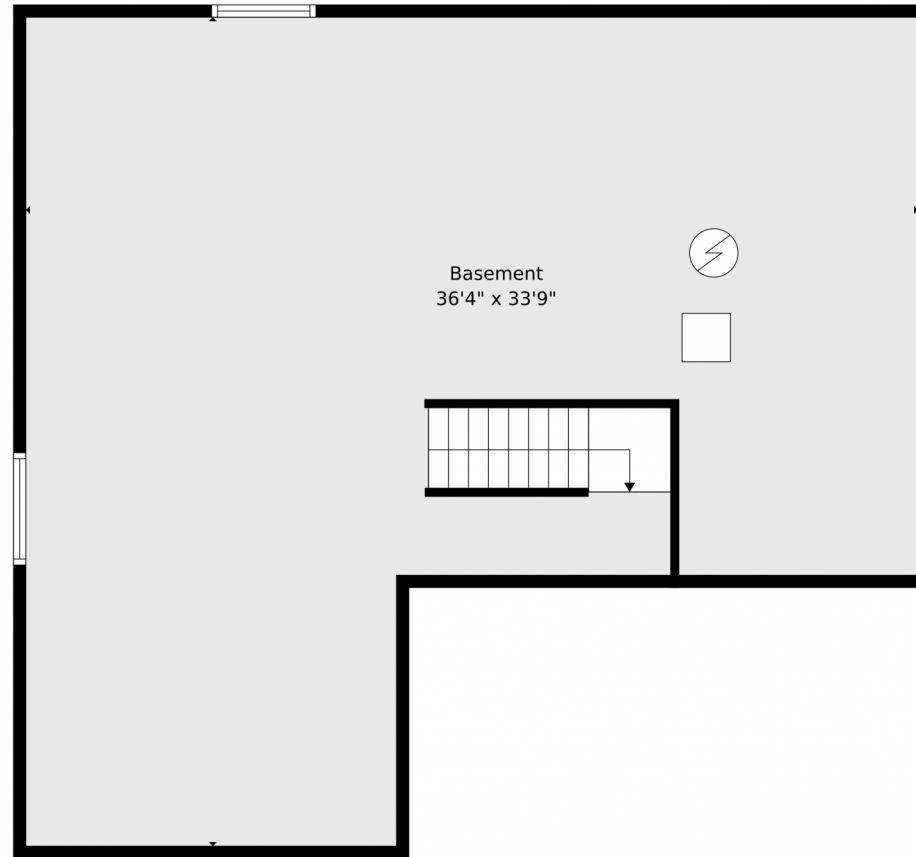

20683 East Doane Place, Aurora, CO 80013 – Lower Level

TOTAL: 2205 sq. ft
Basement: 0 sq. ft, 1st floor: 991 sq. ft, 2nd floor: 1214 sq. ft
EXCLUDED AREAS: BASEMENT: 991 sq. ft, GARAGE: 653 sq. ft, PORCH: 102 sq. ft,
PATIO: 922 sq. ft, OPEN TO BELOW: 45 sq. ft, WALLS: 254 sq. ft

Disclaimer: Sizes and Dimensions are Approximate, Actual May Vary.

Kristi Oliva
303-947-2323
kristioliva@aol.com