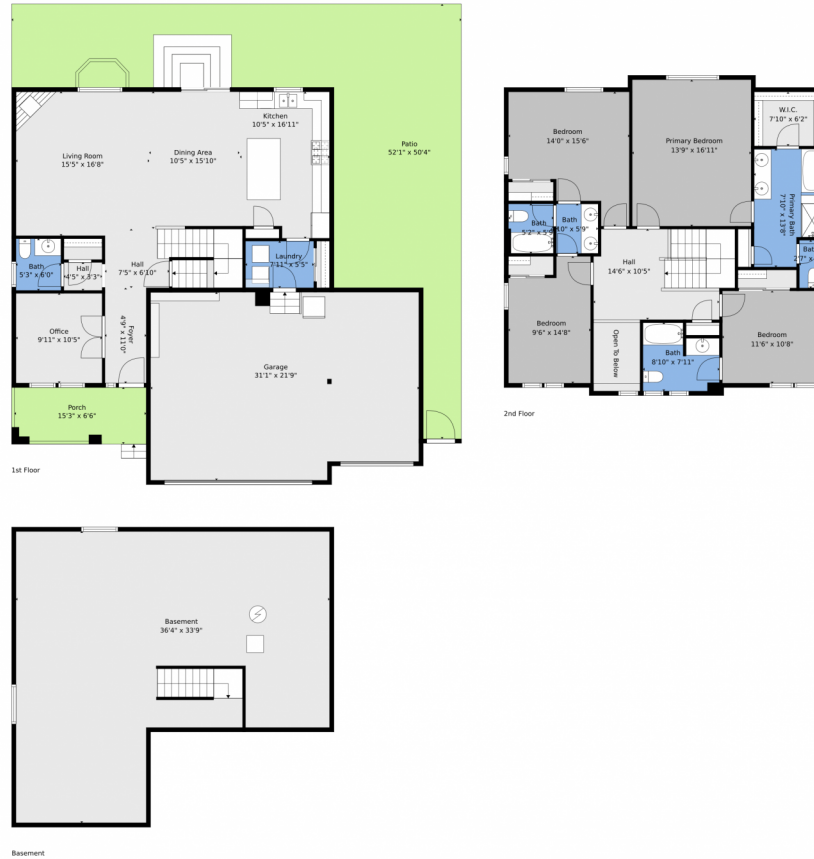

20683 East Doane Place, Aurora, CO 80013 – All Levels

TOTAL: 2205 sq. ft
Basement: 0 sq. ft, 1st floor: 991 sq. ft, 2nd floor: 1214 sq. ft
EXCLUDED AREAS: BASEMENT: 991 sq. ft, GARAGE: 653 sq. ft, PORCH: 102 sq. ft,
PATIO: 922 sq. ft, OPEN TO BELOW: 45 sq. ft, WALLS: 254 sq. ft

Disclaimer: Sizes and Dimensions are Approximate, Actual May Vary.

Kristi Oliva
303-947-2323
kristioliva@aol.com