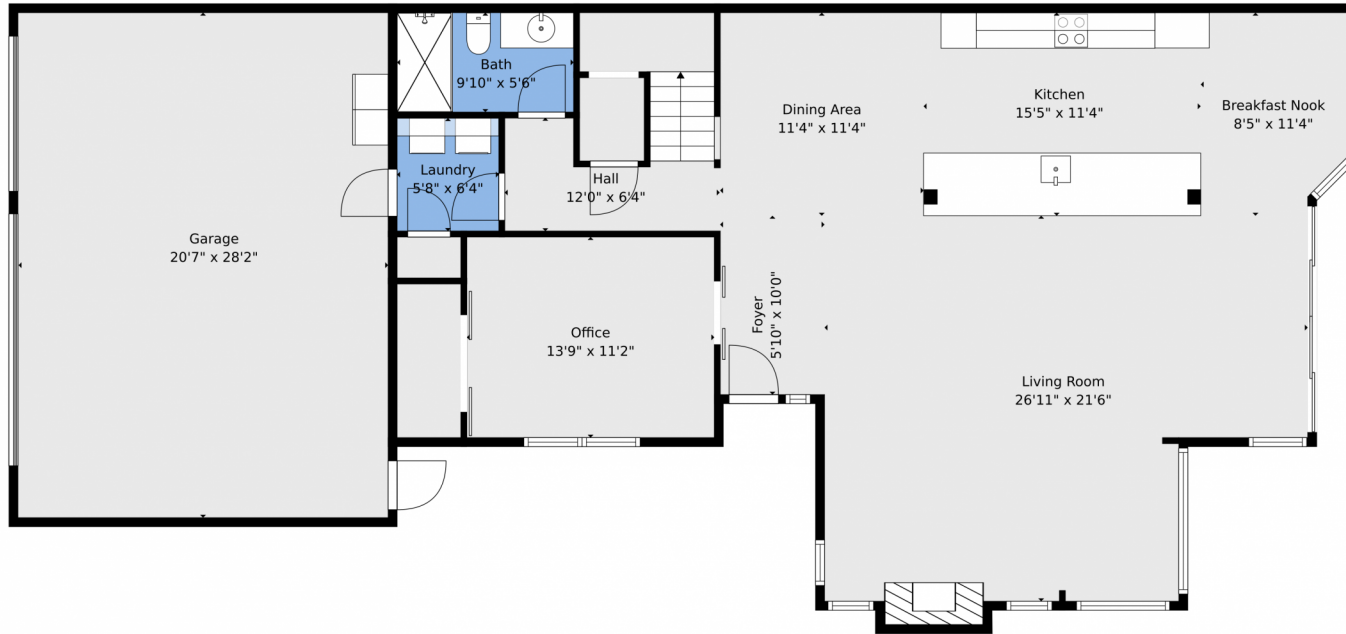

21944 Town Place Drive, Boca Raton, FL 33433 – Main

TOTAL: 3064 sq. ft
1st floor: 1973 sq. ft, 2nd floor: 1091 sq. ft
EXCLUDED AREAS: FIREPLACE: 8 sq. ft, OPEN TO BELOW: 375 sq. ft, WALLS: 218 sq. ft

Disclaimer: Sizes and Dimensions are Approximate, Actual May Vary.

Crystal Santamaria
713-391-5710
crystalleighrealty@gmail.com