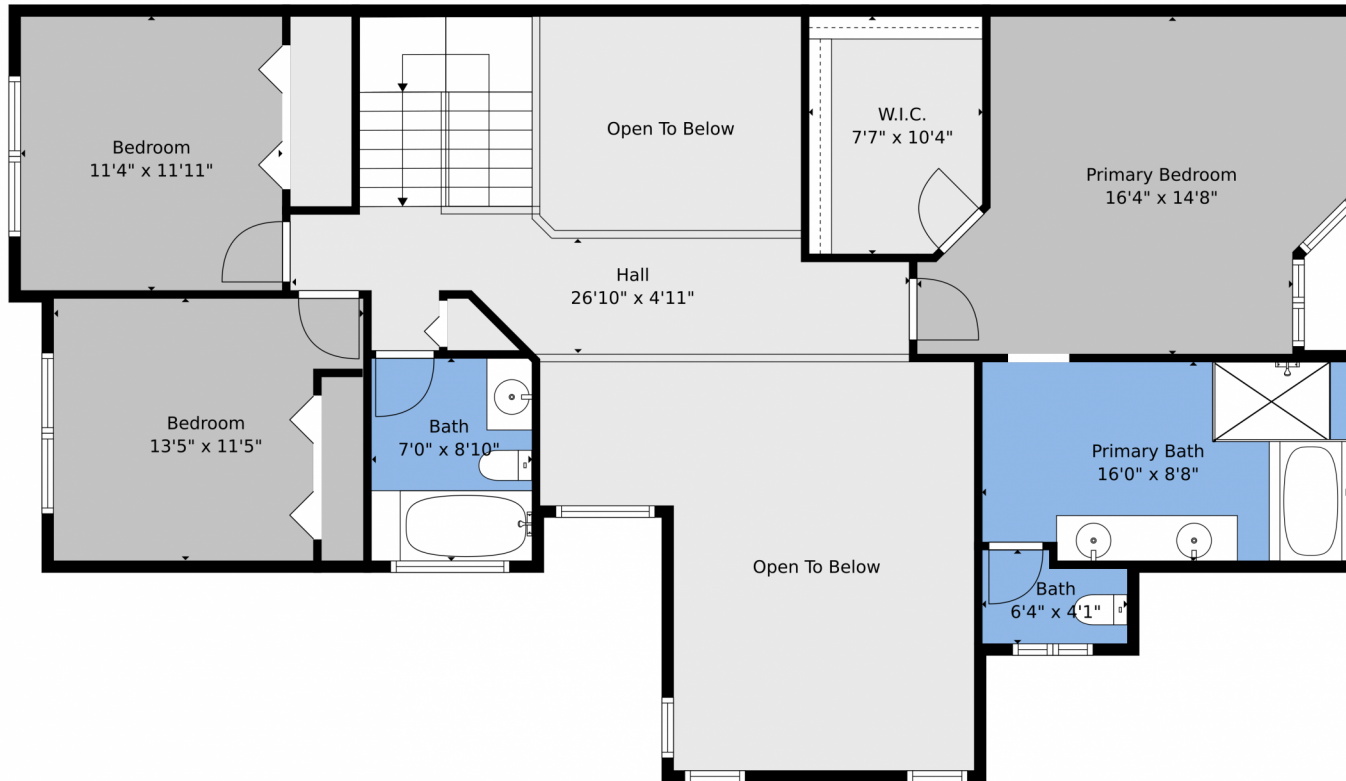

21944 Town Place Drive, Boca Raton, FL 33433 – 2nd Level

TOTAL: 3064 sq. ft
1st floor: 1973 sq. ft, 2nd floor: 1091 sq. ft
EXCLUDED AREAS: FIREPLACE: 8 sq. ft, OPEN TO BELOW: 375 sq. ft, WALLS: 218 sq. ft

Disclaimer: Sizes and Dimensions are Approximate, Actual May Vary.

Crystal Santamaria
713-391-5710
crystalleighrealty@gmail.com