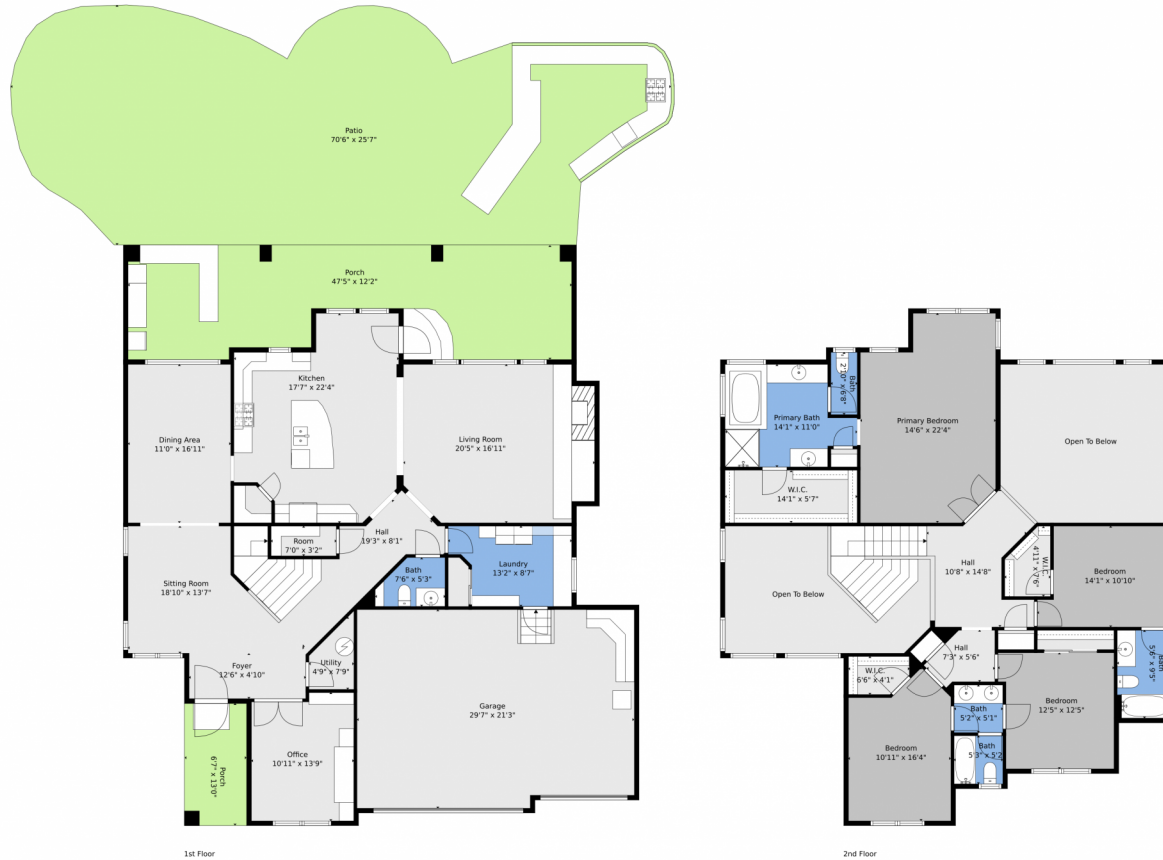

TOTAL: 3141 sq. ft
1st floor: 1666 sq. ft, 2nd floor: 1475 sq. ft
EXCLUDED AREAS: PORCH: 603 sq. ft, PATIO: 1467 sq. ft, GARAGE: 614 sq. ft,
OPEN TO BELOW: 510 sq. ft, WALLS: 239 sq. ft

Disclaimer: Sizes and Dimensions are Approximate, Actual May Vary.

Tina Kulp
303-489-6876
tinakulp.tk@gmail.com
<http://lifedesignsrealestate.com>

Scan code
for more
property
details