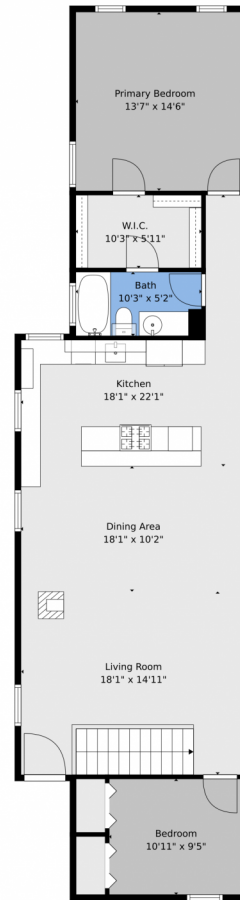

Single Family

2456 SQFT

4 Beds

2 Baths

0.7 Acre

Matt Bachus
720-644-9363
matt@tuppersteam.com

Scan code
for more
property
details

Floor Plan Created By V1photos.com, Measurements Deamed Highly Reliable, But Not Guaranteed.

Disclaimer: Sizes and Dimensions are Approximate, Actual May Vary.

Matt Bachus
720-644-9363
matt@tuppersteam.com

Floor Plan Created By V1photos.com, Measurements Deamed Highly Reliable, But Not Guaranteed.