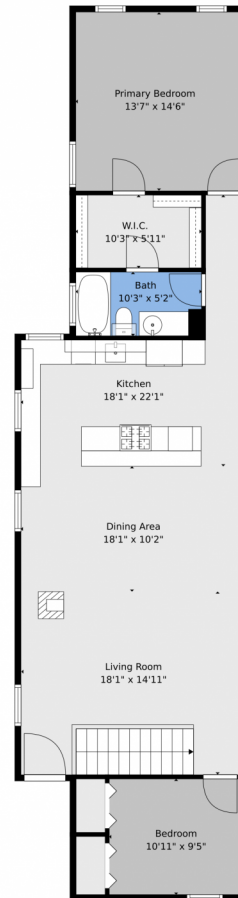

Single Family

2456 SQFT

4 Beds

2 Baths

0.7 Acre

PROPERTY DETAILS

Imagine waking up in your mountain retreat, sunlight streaming through the windows of your open loft. In the kitchen, you prepare breakfast while enjoying the stunning mountain views. Coffee in hand, you step onto your expansive deck, greeted by crisp air and a deer grazing in your yard. This is your daily life—peaceful and serene, with only birdsong and the rustling trees for company. Later, you grab your hiking boots from the shed and explore nearby trails. After a refreshing hike, you host friends on the deck, stringing lights as the sun sets behind the peaks. As the evening ends, you relax in a deck chair, wrapped in a blanket, watching stars emerge in the vast sky. This isn't just a house—it's the life you've always dreamed of, where nature and comfort blend seamlessly.

Matt Bachus

720-644-9363

matt@tuppersteam.com

Scan code
for more
property
details

Floor Plan Created By V1photos.com, Measurements Deamed Highly Reliable, But Not Guaranteed.

Disclaimer: Sizes and Dimensions are Approximate, Actual May Vary.

Matt Bachus
720-644-9363
matt@tuppersteam.com

Floor Plan Created By V1photos.com, Measurements Deamed Highly Reliable, But Not Guaranteed.

Disclaimer: Sizes and Dimensions are Approximate, Actual May Vary.