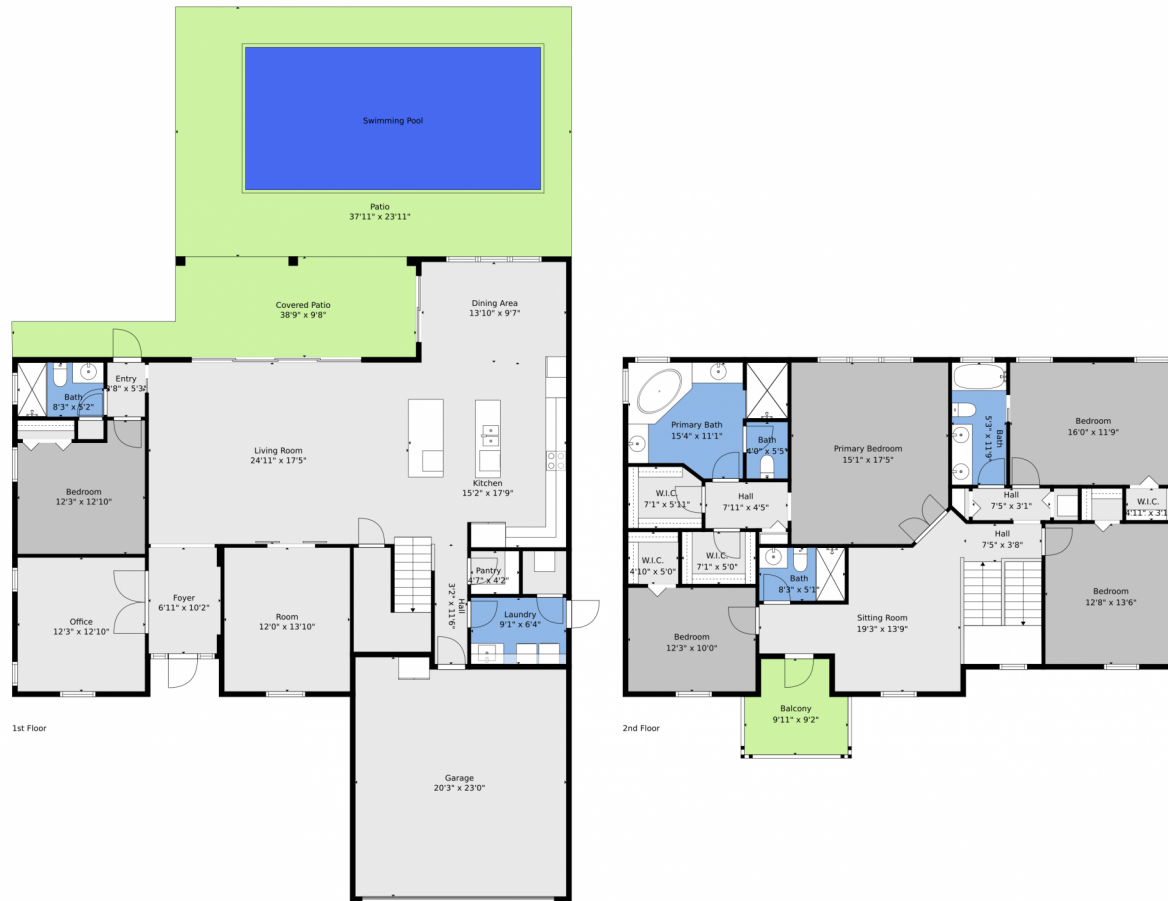

Floor Plan Created By V1photos.com, Measurements Deamed Highly Reliable, But Not Guaranteed.

Disclaimer: Sizes and Dimensions are Approximate, Actual May Vary.

**Rachael Barach**  
954-815-1418  
rachael@rachaelbarach.com  
<https://www.therachaelbarachgroup.com/>

2840 Northeast 22nd Avenue, Lighthouse Point, FL 33064 – 2nd Level

Floor Plan Created By V1photos.com, Measurements Deamed Highly Reliable, But Not Guaranteed.

Disclaimer: Sizes and Dimensions are Approximate, Actual May Vary.

**Rachael Barach**  
954-815-1418  
rachael@rachaelbarach.com  
<https://www.therachaelbarachgroup.com/>

Scan code  
for more  
property  
details

Floor Plan Created By V1photos.com, Measurements Deamed Highly Reliable, But Not Guaranteed.