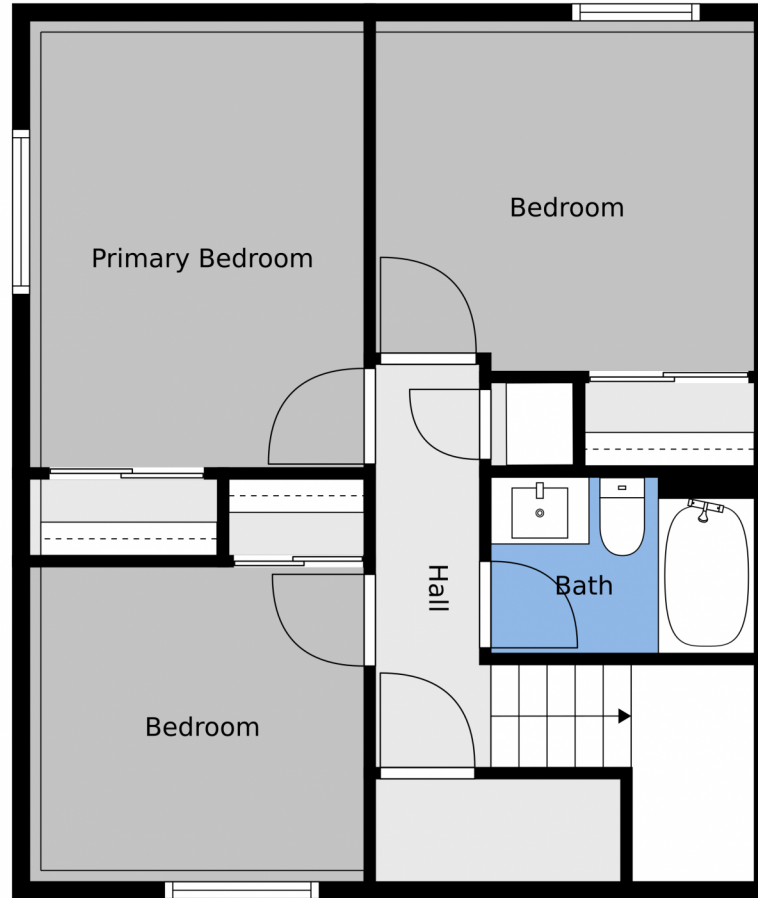

 Single Family  1152 SQFT

The Bernardi Group
720-438-5680
bjones@thebernardigroup.com
<http://www.thebernardigroup.com>

10745 Miller Court, Westminster, CO 80021 – Lower Level

Floor Plan Created By V1photos.com, Measurements Deamed Highly Reliable, But Not Guaranteed.

Disclaimer: Sizes and Dimensions are Approximate, Actual May Vary.

The Bernardi Group

720-438-5680

bjones@thebernardigroup.com

<http://www.thebernardigroup.com>

Scan code
for more
property
details

Floor Plan Created By V1photos.com, Measurements Deamed Highly Reliable, But Not Guaranteed.

1st Floor

2nd Floor

Floor Plan Created By V1photos.com, Measurements Deamed Highly Reliable, But Not Guaranteed.

Disclaimer: Sizes and Dimensions are Approximate, Actual May Vary.

The Bernardi Group

720-438-5680