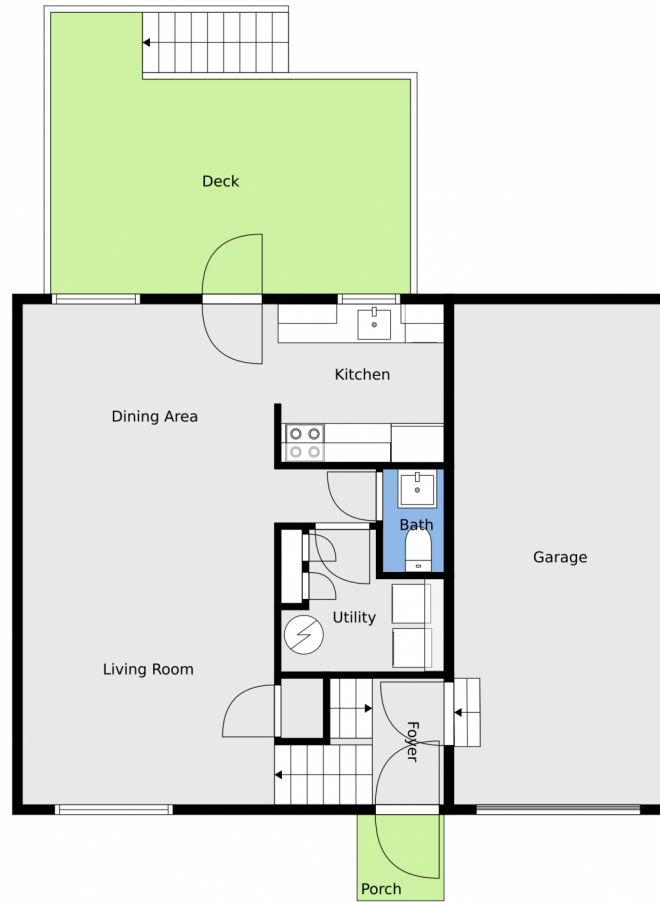

 Single Family  1152 SQFT

The Bernardi Group
720-438-5680
bjones@thebernardigroup.com
<http://www.thebernardigroup.com>

10745 Miller Court, Westminster, CO 80021 – Lower Level

Floor Plan Created By V1photos.com, Measurements Deamed Highly Reliable, But Not Guaranteed.

Disclaimer: Sizes and Dimensions are Approximate, Actual May Vary.

The Bernardi Group

720-438-5680

bjones@thebernardigroup.com

<http://www.thebernardigroup.com>

Scan code
for more
property
details

Floor Plan Created By V1photos.com, Measurements Deamed Highly Reliable, But Not Guaranteed.

1st Floor

2nd Floor

Floor Plan Created By V1photos.com, Measurements Deamed Highly Reliable, But Not Guaranteed.

Disclaimer: Sizes and Dimensions are Approximate, Actual May Vary.

The Bernardi Group

720-438-5680