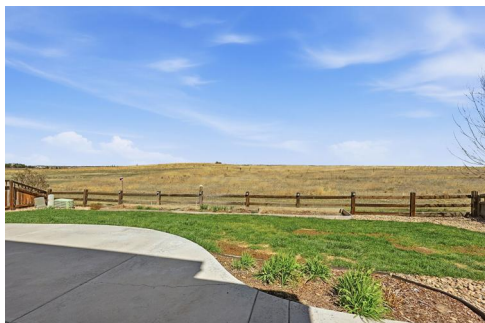

6726 Lynch Lane
Castle Rock, CO 80108
COMMUNITY: Cobblestone Ranch

 Single Family  4100 SQFT  5 Beds  3/1 Baths  3 Car

Zach Otten
303-888-6101
zach.otten@gmail.com
<https://www.DenverRealEstateResource.com>