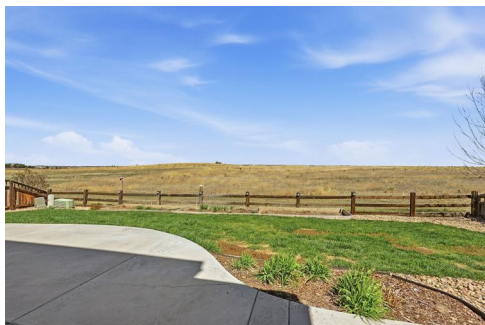

6726 Lynch Lane  
Castle Rock, CO 80108  
**COMMUNITY:** Cobblestone Ranch

MLS # 1925408  
PRICE \$785,000

 Single Family    4100 SQFT    5 Beds    3/1 Baths    3 Car

**Zach Otten**  
303-888-6101  
zach.otten@gmail.com  
<https://www.DenverRealEstateResource.com>