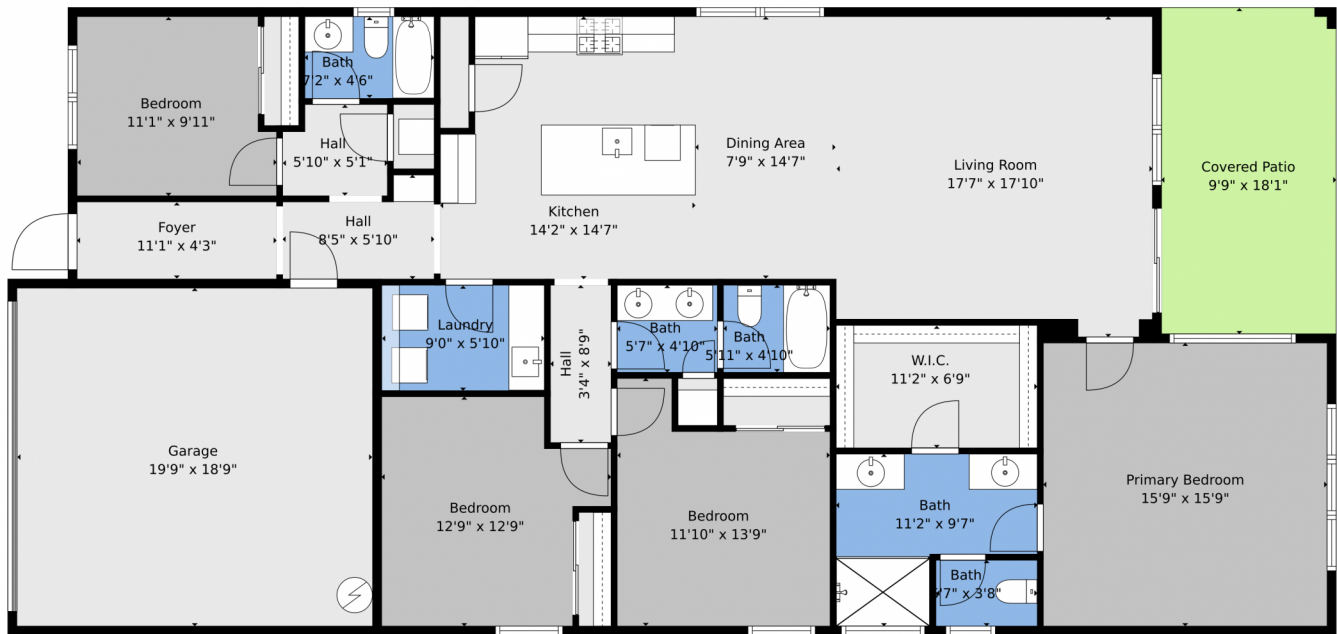

12767 Southwest Phoenix Drive, Port St. Lucie, FL 34987 — floorplan_single_0

Floor Plan Created By V1photos.com, Measurements Deamed Highly Reliable, But Not Guaranteed.

Disclaimer: Sizes and Dimensions are Approximate, Actual May Vary.