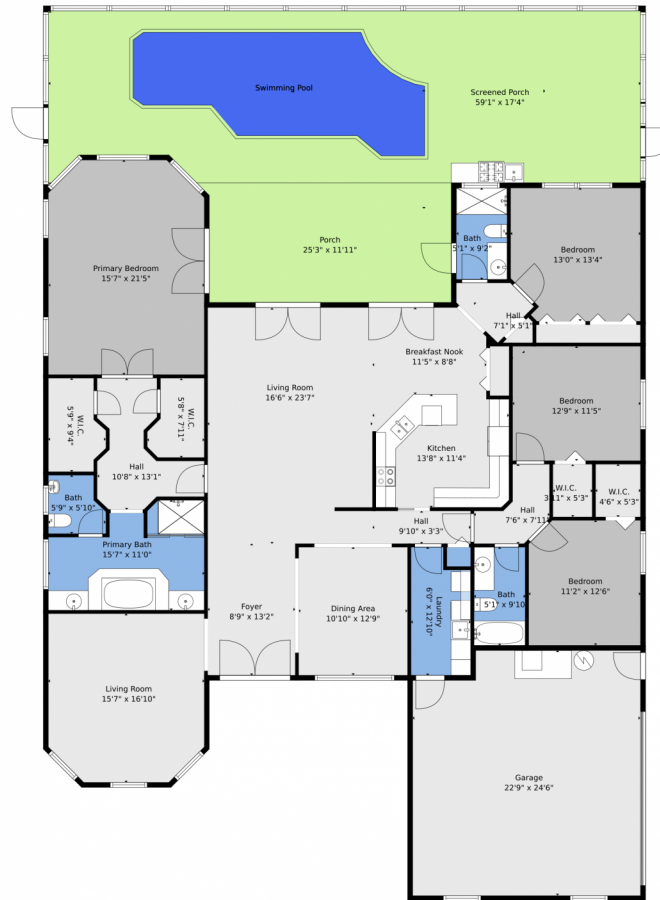

6444 Northwest Frenze Street  
 Port St. Lucie, FL 34986

 Single Family

 2853 SQFT

 4 Beds

 3 Baths

**Jason M Coley**  
 772-201-5229  
[jason@teamcoley.com](mailto:jason@teamcoley.com)  
<https://teamcoley.asrefl.com/>

Floor Plan Created By V1photos.com, Measurements Deamed Highly Reliable, But Not Guaranteed.

Disclaimer: Sizes and Dimensions are Approximate, Actual May Vary.

**Jason M Coley**  
772-201-5229  
jason@teamcoley.com  
<https://teamcoley.asrefl.com/>