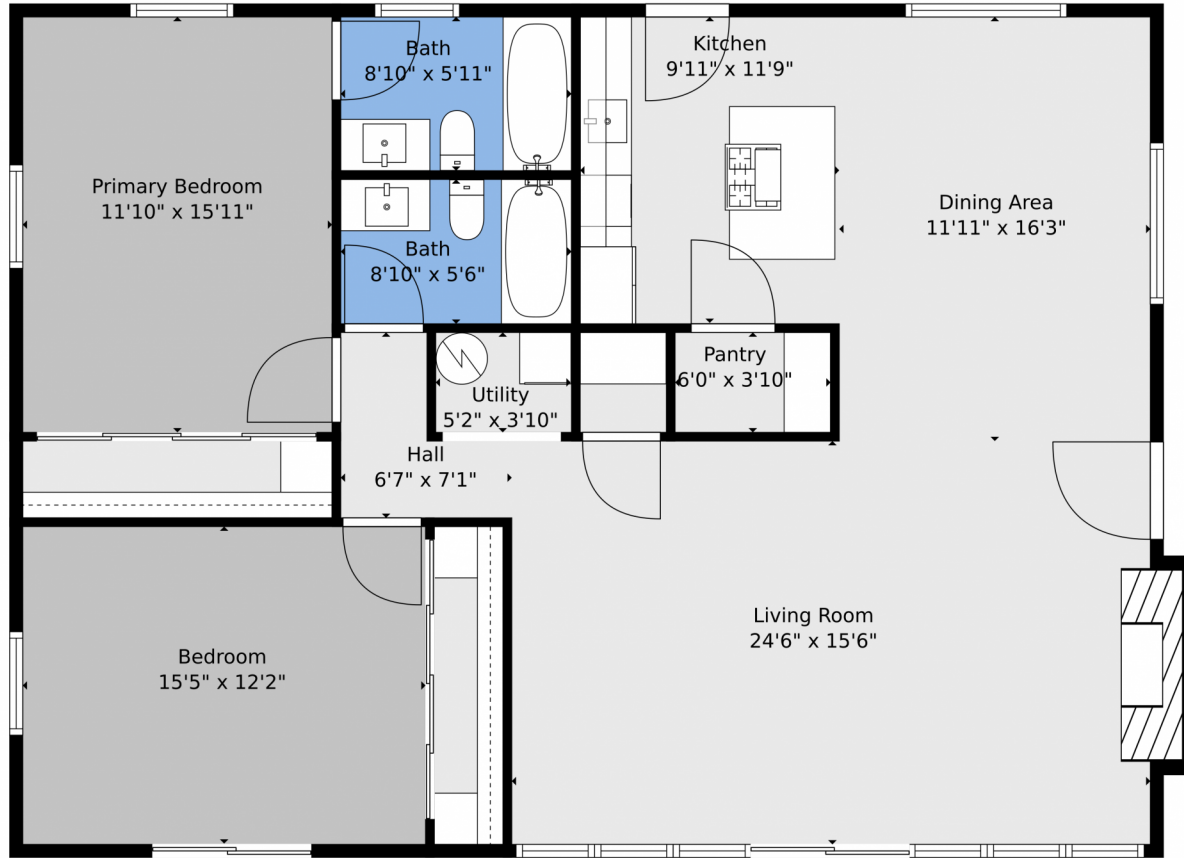

355 Texas Drive  
Idaho Springs, CO 80452  
COMMUNITY: St Marys

 Single Family

 1440 SQFT

 2 Beds

 2 Baths

 1 Car

**Michelle McWilliams**  
303-946-4104  
mmsellshomes@yahoo.com

**TOTAL: 1377 sq. ft**  
1st floor: 1377 sq. ft  
EXCLUDED AREAS: FIREPLACE: 11 sq. ft, WALLS: 73 sq. ft

Floor Plan Created By V1photos.com. Measurements Deamed Highly Reliable But Not Guaranteed.

Disclaimer: Sizes and Dimensions are Approximate, Actual May Vary.

**Michelle McWilliams**  
303-946-4104  
mmsellshomes@yahoo.com