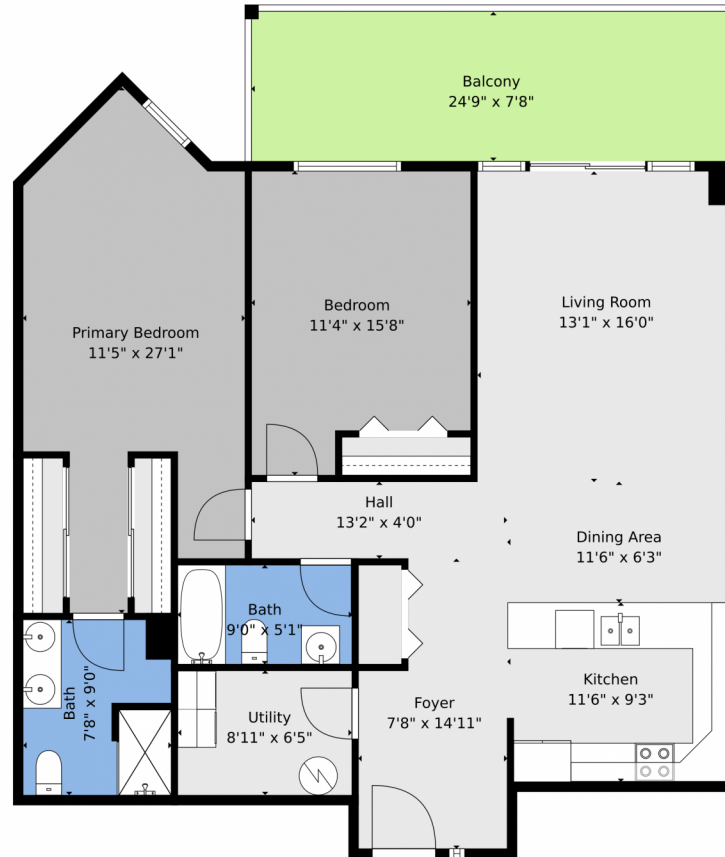

TOTAL: 1206 sq. ft
1st floor: 1206 sq. ft
EXCLUDED AREAS: BALCONY: 191 sq. ft, WALLS: 78 sq. ft

Disclaimer: Sizes and Dimensions are Approximate, Actual May Vary.

Nate Jarvis
720-785-4229
nate@communityventuresplus.net
<https://nathanjarvis.kw.com>