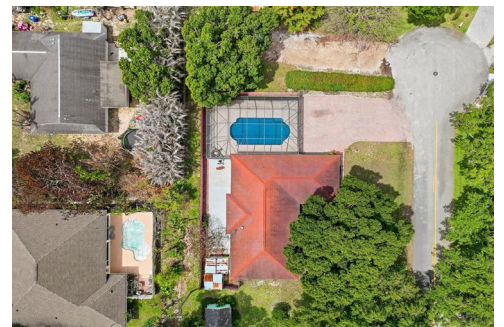

2115 15th Place
Vero Beach, FL 32960

 Single Family

 1765 SQFT

 3 Beds

 2 Baths

Jason M Coley
772-201-5229
jason@teamcoley.com
<https://teamcoley.asrefl.com/>

Floor Plan Created By V1photos.com, Measurements Deamed Highly Reliable, But Not Guaranteed.