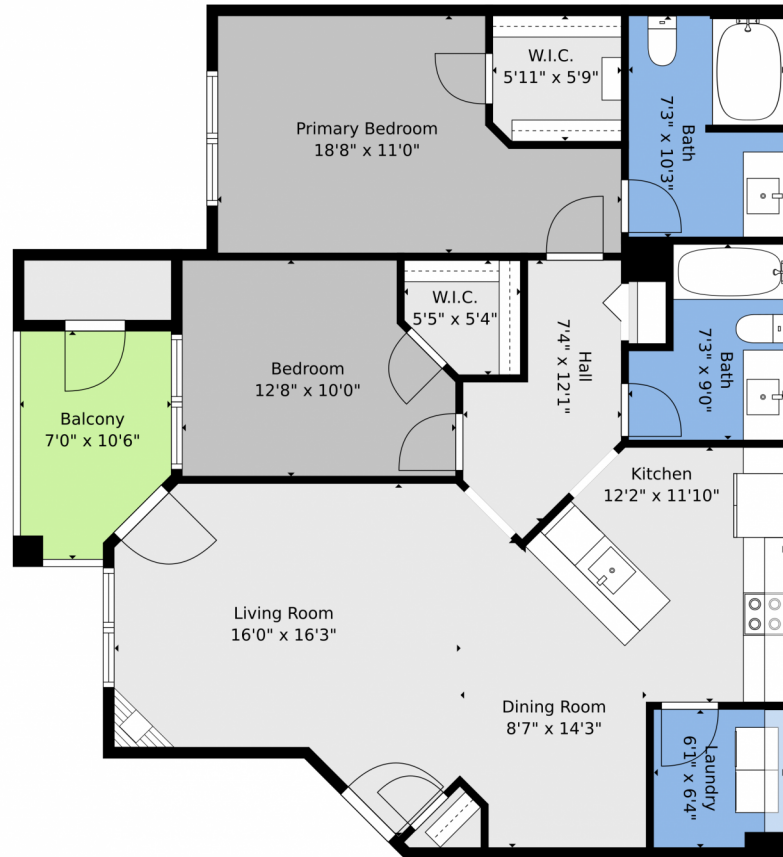

TOTAL: 1051 sq. ft
1st floor: 1051 sq. ft
EXCLUDED AREAS: UNDEFINED: 19 sq. ft, BALCONY: 65 sq. ft, WALLS: 77 sq. ft

Disclaimer: Sizes and Dimensions are Approximate, Actual May Vary.

Taylor Haas
303-665-7368
taylorh@coloradorpm.com
<https://www.coloradorpm.com/available-rental-properties-denver>