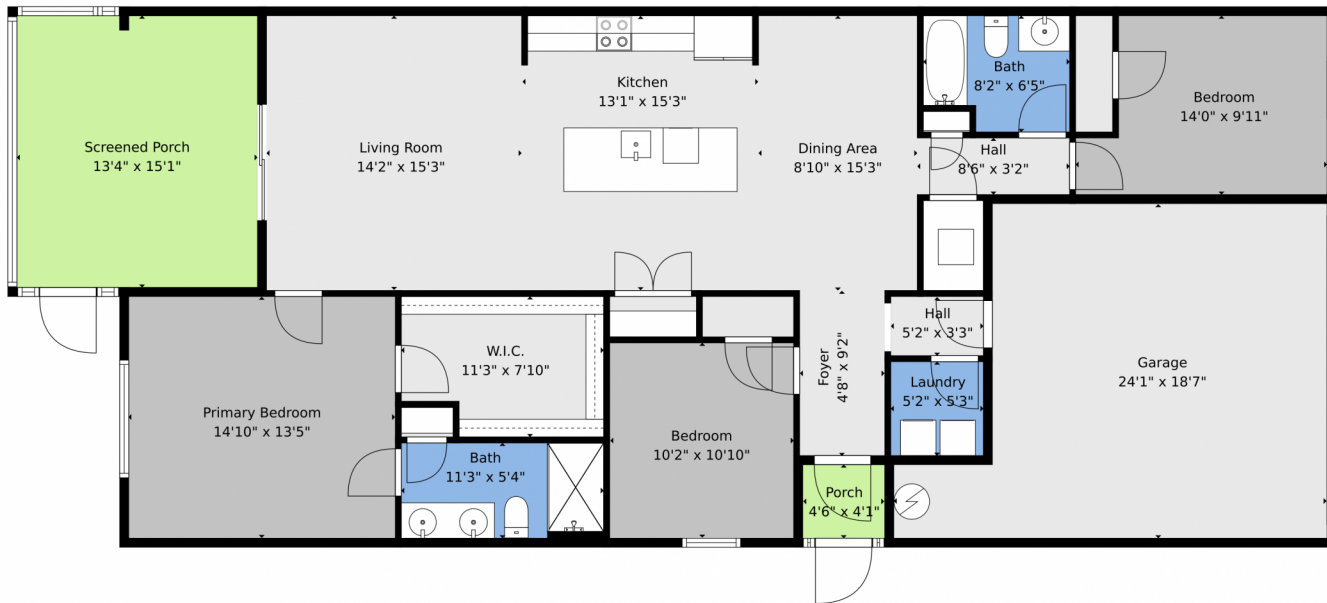

812 Persimmon Place  
Fort Pierce, FL 34981

 Single Family

 1529 SQFT

 3 Beds

 2 Baths

**Jason M Coley**  
772-201-5229  
jason@teamcoley.com  
<https://teamcoley.asrefl.com/>

Floor Plan Created By V1photos.com, Measurements Deamed Highly Reliable, But Not Guaranteed.

Disclaimer: Sizes and Dimensions are Approximate, Actual May Vary.

**Jason M Coley**  
772-201-5229  
jason@teamcoley.com  
<https://teamcoley.asrefl.com/>

Scan code  
for more  
property  
details