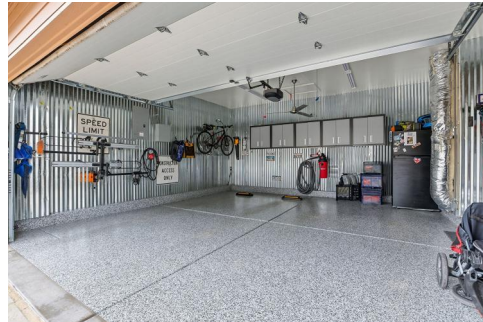

Stunning, Fully Updated Patio Home!!

Single Family

2200 SQFT

3 Beds

2 Baths

2 Car

0.13 Acre

Kati O'Hara
303-332-7653
kati@katiohara.com