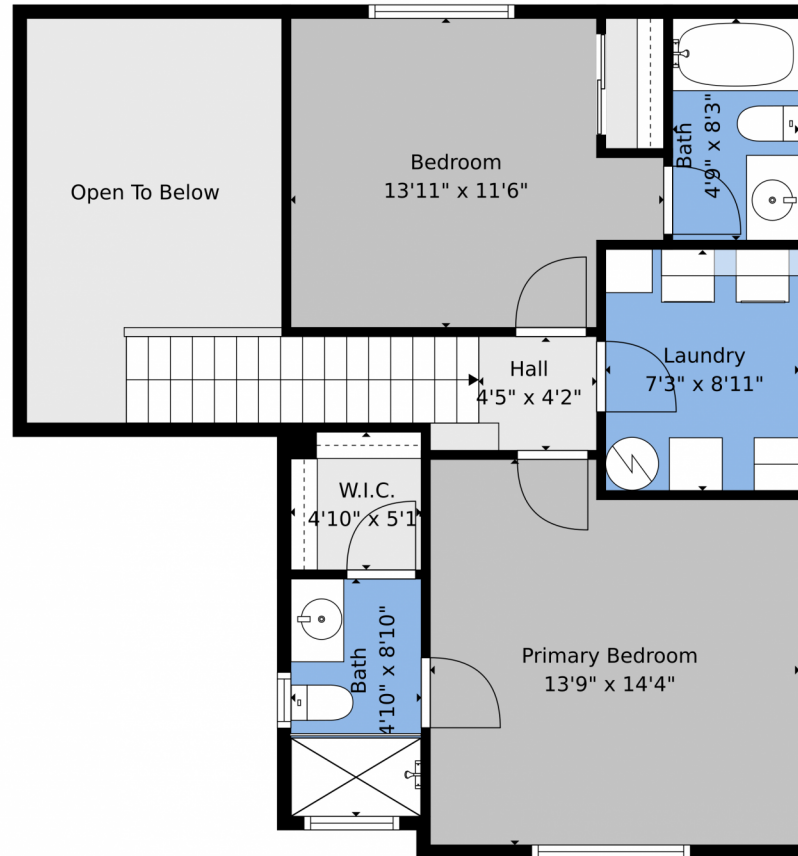

TOTAL: 1104 sq. ft
1st floor: 501 sq. ft, 2nd floor: 603 sq. ft
EXCLUDED AREAS: GARAGE: 361 sq. ft, PORCH: 54 sq. ft, DECK: 161 sq. ft,
OPEN TO BELOW: 122 sq. ft, WALLS: 138 sq. ft

Disclaimer: Sizes and Dimensions are Approximate, Actual May Vary.

Taylor Haas
303-665-7368
taylorh@coloradorpm.com
<https://www.coloradorpm.com/available-rental-properties-denver>