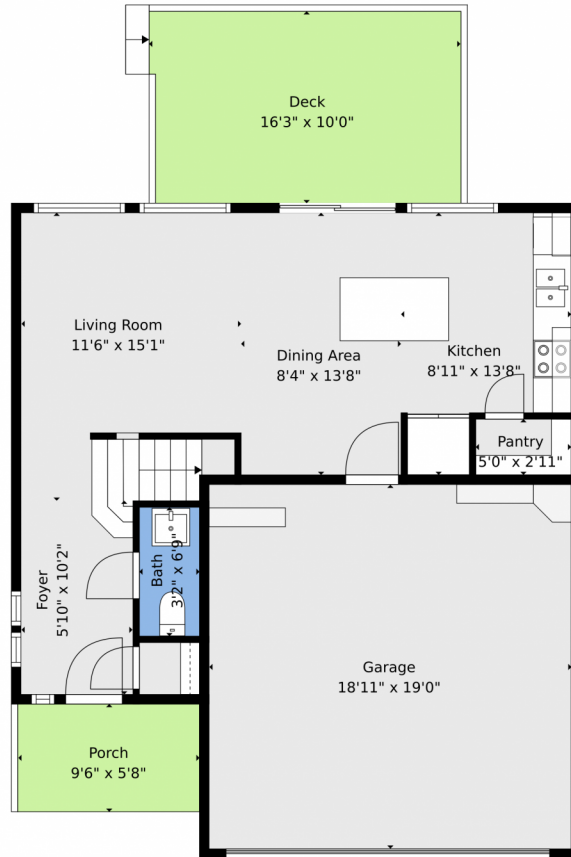

TOTAL: 1104 sq. ft
1st floor: 501 sq. ft, 2nd floor: 603 sq. ft
EXCLUDED AREAS: GARAGE: 361 sq. ft, PORCH: 54 sq. ft, DECK: 161 sq. ft,
OPEN TO BELOW: 122 sq. ft, WALLS: 138 sq. ft

Disclaimer: Sizes and Dimensions are Approximate, Actual May Vary.

Taylor Haas
303-665-7368
taylorh@coloradorpm.com
<https://www.coloradorpm.com/available-rental-properties-denv>