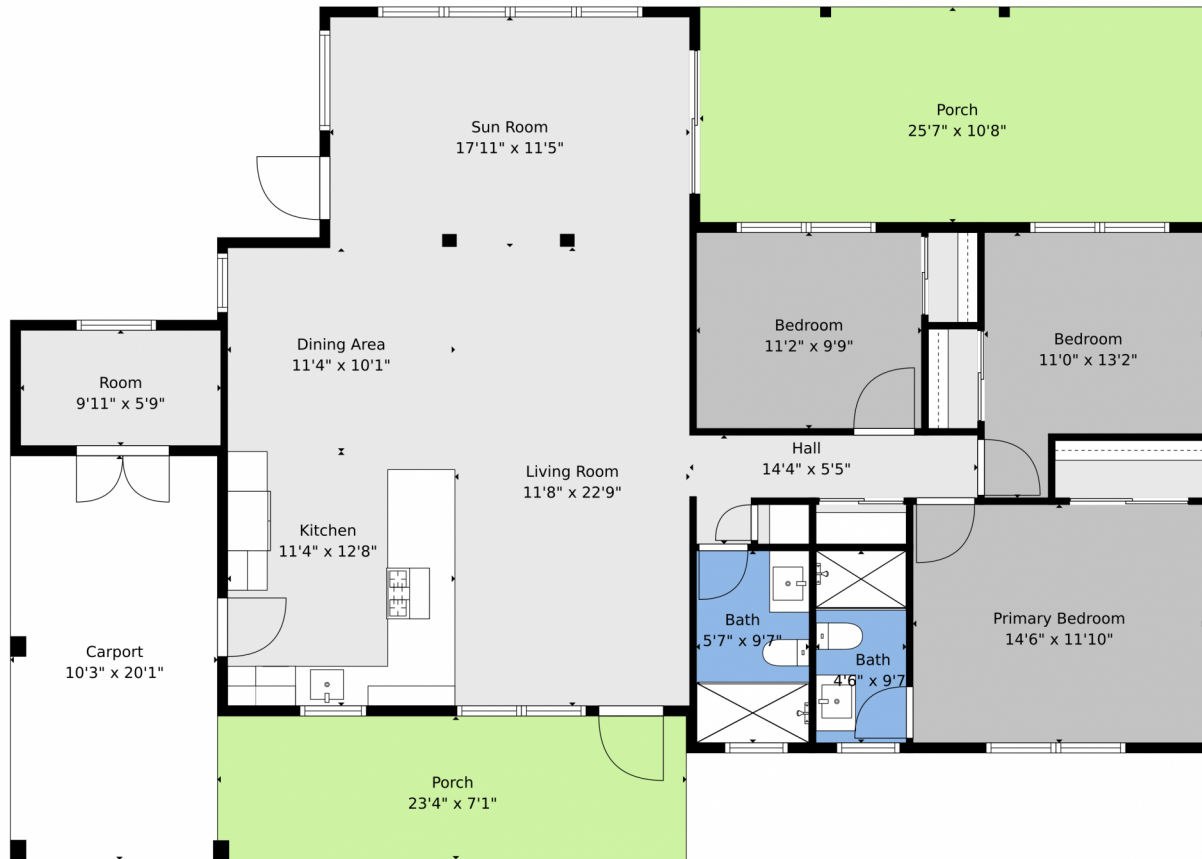

TOTAL: 1435 sq. ft
1st floor: 1435 sq. ft
EXCLUDED AREAS: PORCH: 441 sq. ft, CARPORT: 207 sq. ft, WALLS: 96 sq. ft

Disclaimer: Sizes and Dimensions are Approximate, Actual May Vary.

John Ard
954-649-9344
theardteam@gmail.com