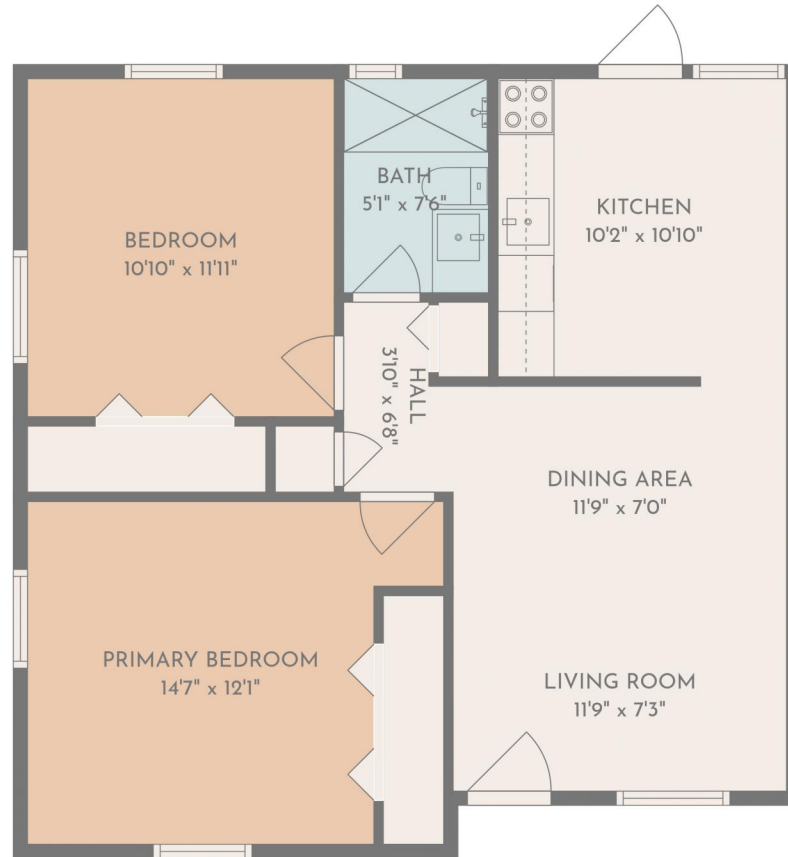

TOTAL: 698 sq. ft
1st floor: 698 sq. ft
EXCLUDED AREAS: WALLS: 48 sq. ft

Disclaimer: Sizes and Dimensions are Approximate, Actual May Vary.

Rachael Barach
954-815-1418
rachael@rachaelbarach.com
<https://www.therachaelbarachgroup.com/>