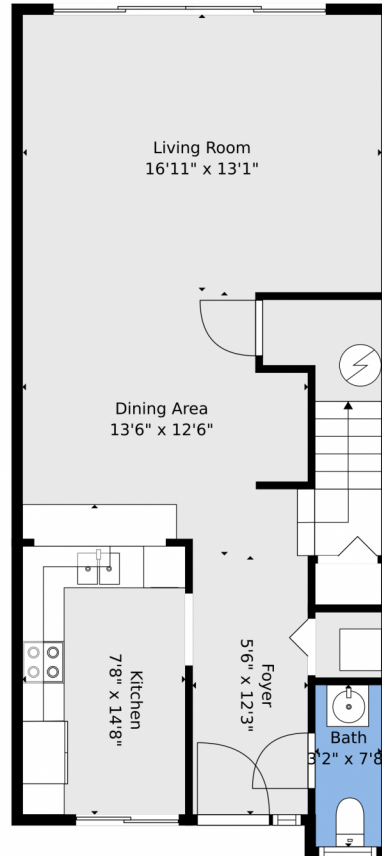

TOTAL: 1321 sq. ft
1st floor: 647 sq. ft, 2nd floor: 674 sq. ft
EXCLUDED AREAS: WALLS: 75 sq. ft

Disclaimer: Sizes and Dimensions are Approximate, Actual May Vary.

Larry Mastropieri
561-544-7000
larry@discoversouthflorida.com