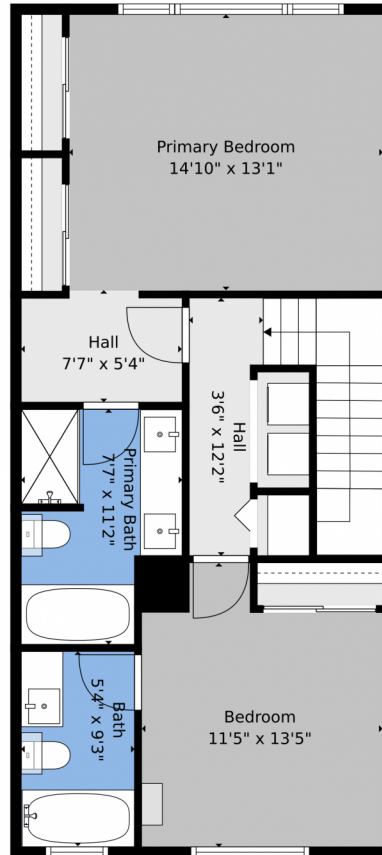

TOTAL: 1321 sq. ft
1st floor: 647 sq. ft, 2nd floor: 674 sq. ft
EXCLUDED AREAS: WALLS: 75 sq. ft

Disclaimer: Sizes and Dimensions are Approximate, Actual May Vary.

Larry Mastropieri
561-544-7000
larry@discoversouthflorida.com