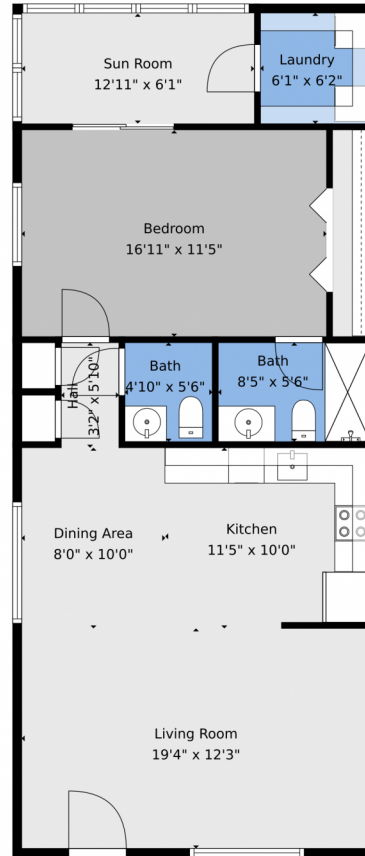

TOTAL: 897 sq. ft
1st floor: 897 sq. ft
EXCLUDED AREAS: WALLS: 67 sq. ft

Disclaimer: Sizes and Dimensions are Approximate, Actual May Vary.

Larry Mastropieri
561-544-7000
larry@discoversouthflorida.com