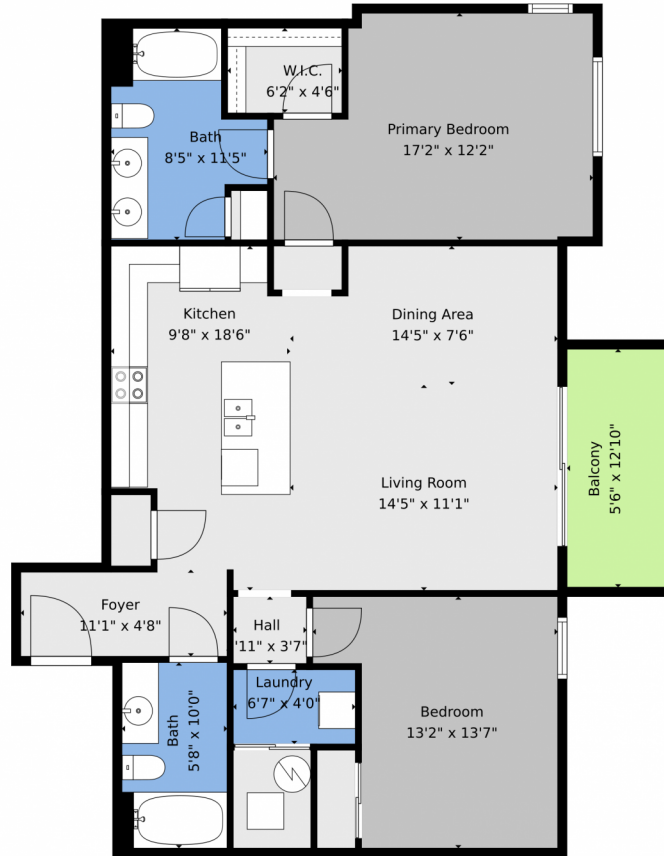

14301 East Tennessee Avenue, Aurora, CO 80012 – Main Level

TOTAL: 1109 sq. ft
1st floor: 1109 sq. ft
EXCLUDED AREAS: BALCONY: 71 sq. ft, WALLS: 84 sq. ft

Disclaimer: Sizes and Dimensions are Approximate, Actual May Vary.

Taylor Haas
303-665-7368
taylorh@coloradorpm.com
<https://www.coloradorpm.com/available-rental-properties-denver>