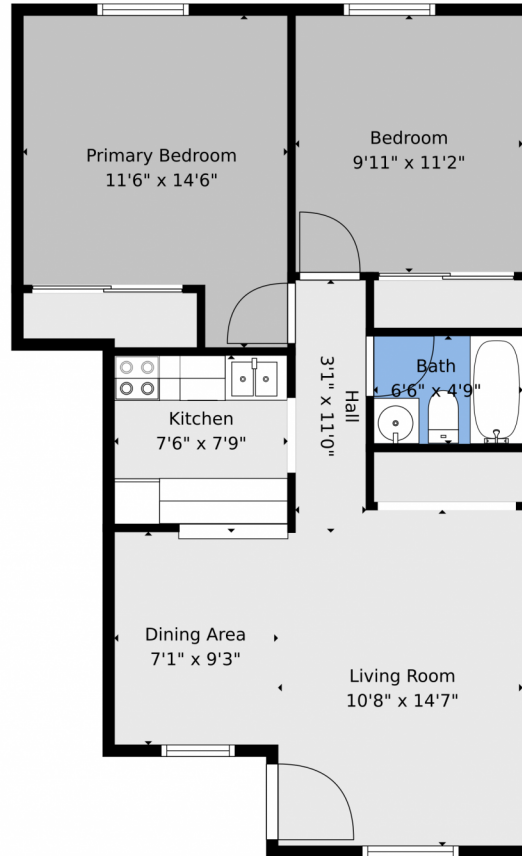

TOTAL: 667 sq. ft
1st floor: 667 sq. ft
EXCLUDED AREAS: WALLS: 59 sq. ft

Disclaimer: Sizes and Dimensions are Approximate, Actual May Vary.

Taylor Haas
303-665-7368
taylorh@coloradorpm.com
<https://www.coloradorpm.com/available-rental-properties-denver>

Scan code
for more
property
details