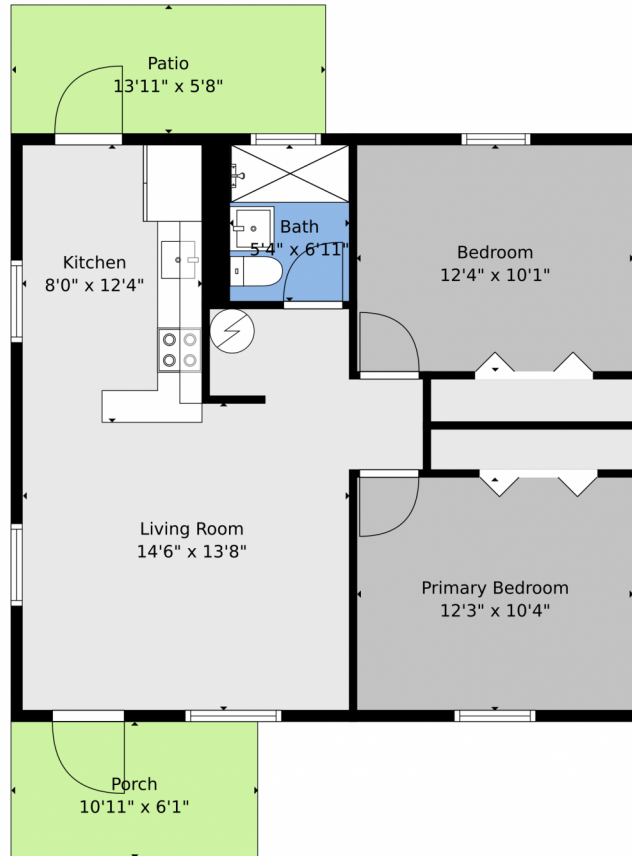

TOTAL: 682 sq. ft
1st floor: 682 sq. ft
EXCLUDED AREAS: PATIO: 80 sq. ft, PORCH: 67 sq. ft, WALLS: 53 sq. ft

Disclaimer: Sizes and Dimensions are Approximate, Actual May Vary.

Rachael Barach
954-815-1418
rachael@rachaelbarach.com
<https://www.therachaelbarachgroup.com/>