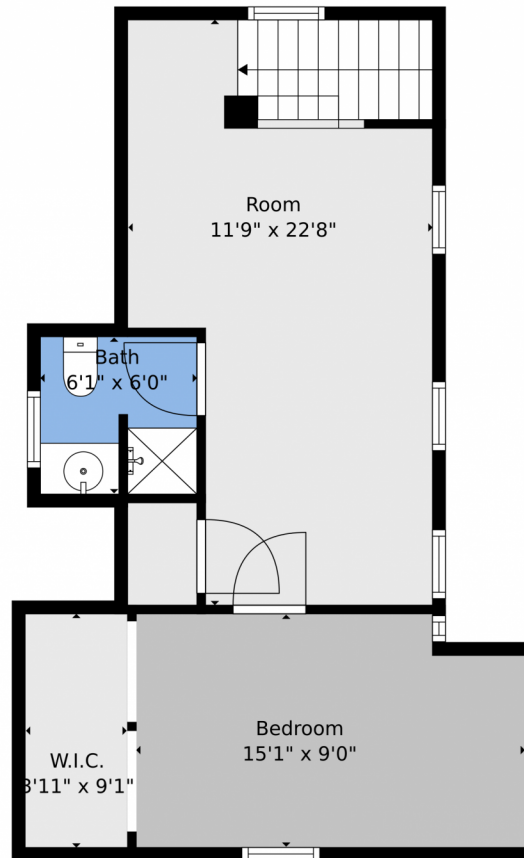

TOTAL: 1067 sq. ft
Basement: 0 sq. ft, 1st floor: 641 sq. ft, 2nd floor: 426 sq. ft
EXCLUDED AREAS: UTILITY: 132 sq. ft, SCREENED PORCH: 98 sq. ft, PORCH: 65 sq. ft,
W.I.C.: 36 sq. ft, WALLS: 127 sq. ft

Disclaimer: Sizes and Dimensions are Approximate, Actual May Vary.

Taylor Haas
303-665-7368
taylorh@coloradorpm.com
<https://www.coloradorpm.com/available-rental-properties-denver>