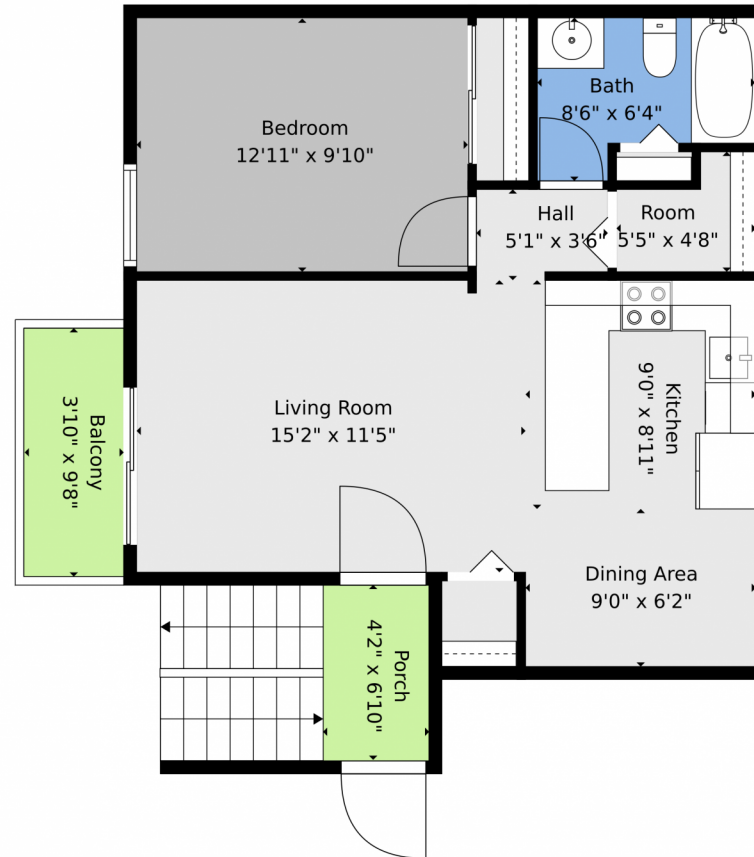

TOTAL: 567 sq. ft
1st floor: 567 sq. ft
EXCLUDED AREAS: PORCH: 70 sq. ft, BALCONY: 38 sq. ft, WALLS: 57 sq. ft

Disclaimer: Sizes and Dimensions are Approximate, Actual May Vary.

Taylor Haas
303-665-7368
taylorh@coloradorpm.com
<https://www.coloradorpm.com/available-rental-properties-denver>