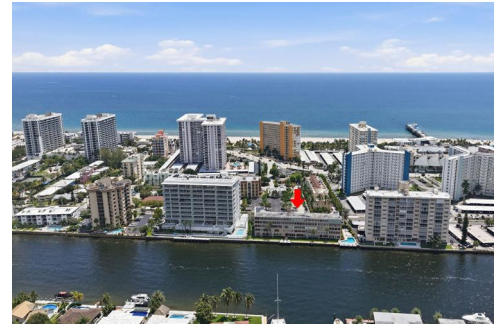

401 N Riverside Drive
Pompano, FL 33062
COMMUNITY: Marine Terrace

Condominium

1000 SQFT

2 Beds

2 Baths

Laura Sanders
954-650-0827
lauraess@bellsouth.net
<http://www.Laurasell.com>

Scan code
for more
property
details