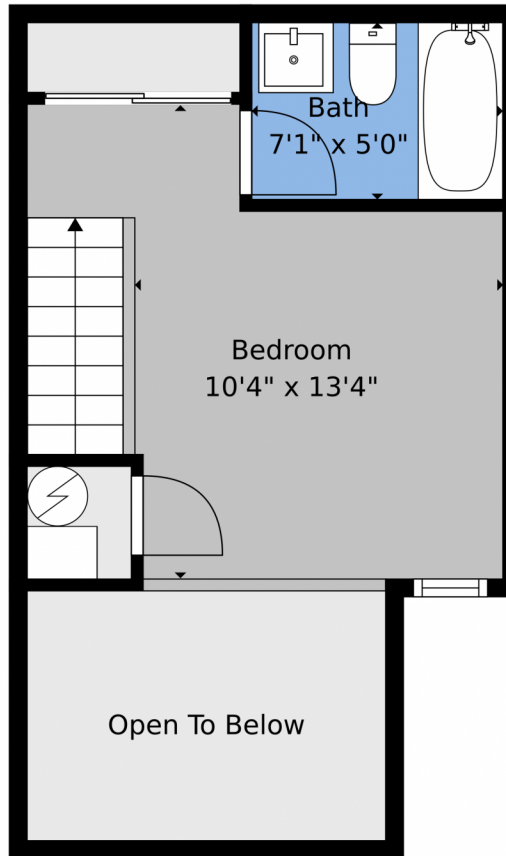

TOTAL: 511 sq. ft
1st floor: 308 sq. ft, 2nd floor: 203 sq. ft
EXCLUDED AREAS: PORCH: 20 sq. ft, OPEN TO BELOW: 72 sq. ft, UNDEFINED: 9 sq. ft,
WALLS: 76 sq. ft

Disclaimer: Sizes and Dimensions are Approximate, Actual May Vary.

Taylor Haas
303-665-7368
taylorh@coloradorpm.com
<https://www.coloradorpm.com/available-rental-properties-denver>