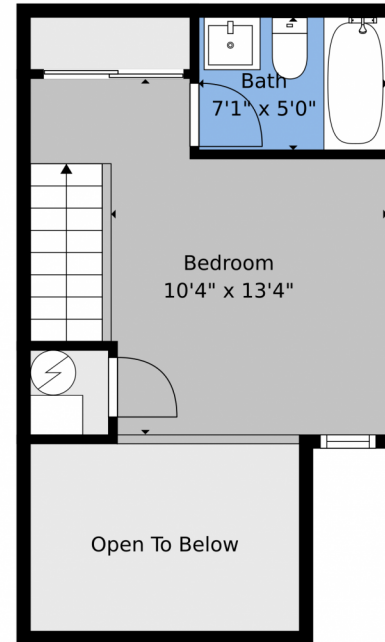

2nd Floor

TOTAL: 511 sq. ft
1st floor: 308 sq. ft, 2nd floor: 203 sq. ft
EXCLUDED AREAS: PORCH: 20 sq. ft, OPEN TO BELOW: 72 sq. ft, UNDEFINED: 9 sq. ft,
WALLS: 76 sq. ft

Disclaimer: Sizes and Dimensions are Approximate, Actual May Vary.

Taylor Haas
303-665-7368
taylorh@coloradorpm.com
<https://www.coloradorpm.com/available-rental-properties-denver>