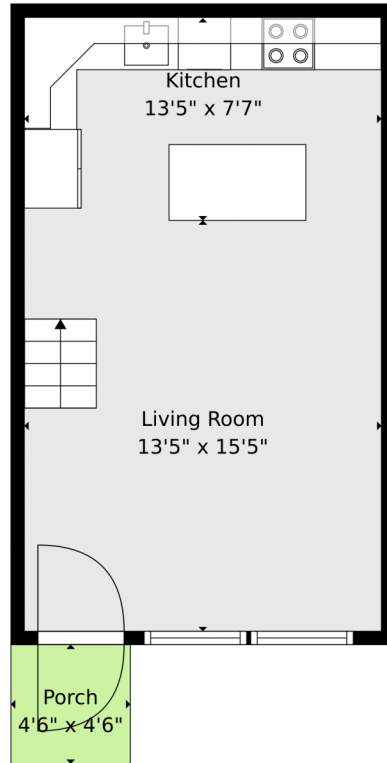

1st Floor

2nd Floor

TOTAL: 511 sq. ft
1st floor: 308 sq. ft, 2nd floor: 203 sq. ft
EXCLUDED AREAS: PORCH: 20 sq. ft, OPEN TO BELOW: 72 sq. ft, UNDEFINED: 9 sq. ft,
WALLS: 76 sq. ft

Disclaimer: Sizes and Dimensions are Approximate, Actual May Vary.

Taylor Haas
303-665-7368
taylorh@coloradorpm.com
<https://www.coloradorpm.com/available-rental-properties-denver>