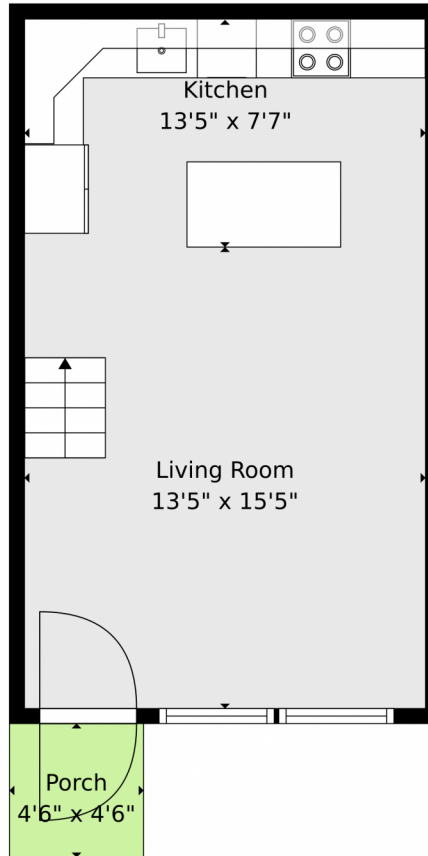

TOTAL: 511 sq. ft
1st floor: 308 sq. ft, 2nd floor: 203 sq. ft
EXCLUDED AREAS: PORCH: 20 sq. ft, OPEN TO BELOW: 72 sq. ft, UNDEFINED: 9 sq. ft,
WALLS: 76 sq. ft

Disclaimer: Sizes and Dimensions are Approximate, Actual May Vary.

Taylor Haas
303-665-7368
taylorh@coloradorpm.com
<https://www.coloradorpm.com/available-rental-properties-denver>