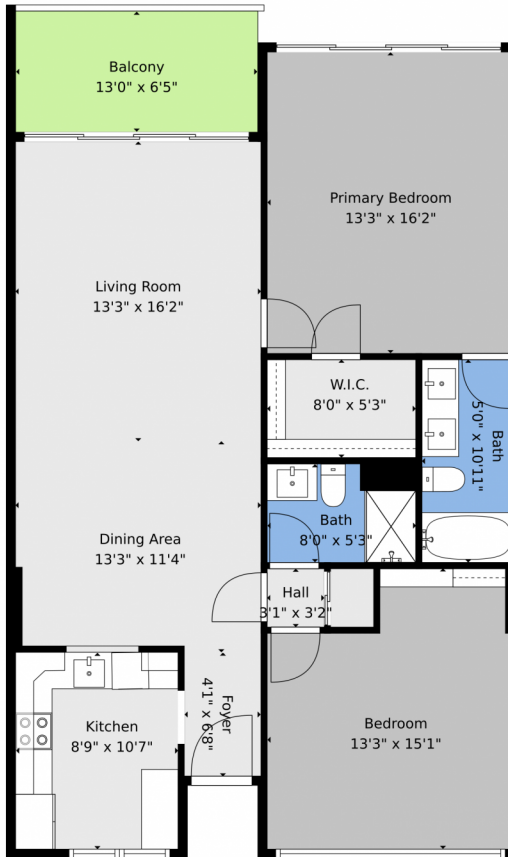

521 N Riverside Dr APT 808, Pompano Beach, FL 33062 – Main

TOTAL: 1069 sq. ft
1st floor: 1069 sq. ft
EXCLUDED AREAS: BALCONY: 85 sq. ft, WALLS: 78 sq. ft

Disclaimer: Sizes and Dimensions are Approximate, Actual May Vary.

Rose Catinella
954-822-0183
rosesellsflorida@gmail.com
<http://www.rosesellsflorida.com>