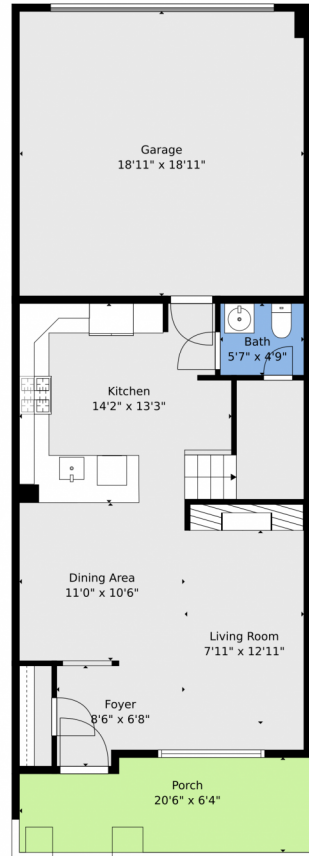

TOTAL: 1858 sq. ft
1st floor: 931 sq. ft, 2nd floor: 927 sq. ft
EXCLUDED AREAS: PORCH: 121 sq. ft, BALCONY: 54 sq. ft, OPEN TO BELOW: 3 sq. ft,
WALLS: 99 sq. ft

Disclaimer: Sizes and Dimensions are Approximate, Actual May Vary.

Taylor Haas
303-665-7368
taylorh@coloradorpm.com
<https://www.coloradorpm.com/available-rental-properties-denver>

Scan code
for more
property
details