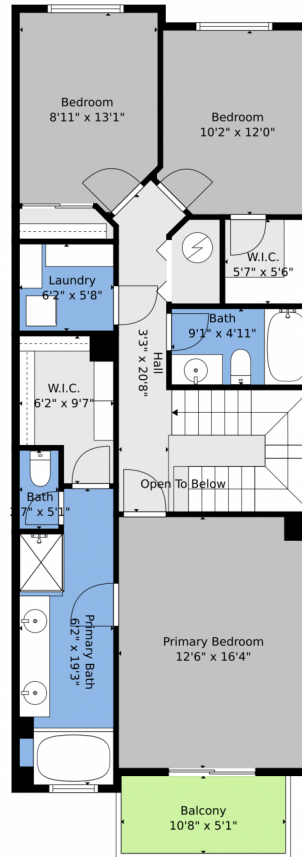

TOTAL: 1858 sq. ft
1st floor: 931 sq. ft, 2nd floor: 927 sq. ft
EXCLUDED AREAS: PORCH: 121 sq. ft, BALCONY: 54 sq. ft, OPEN TO BELOW: 3 sq. ft,
WALLS: 99 sq. ft

Disclaimer: Sizes and Dimensions are Approximate, Actual May Vary.

Taylor Haas
303-665-7368
taylorh@coloradorpm.com
<https://www.coloradorpm.com/available-rental-properties-denver>