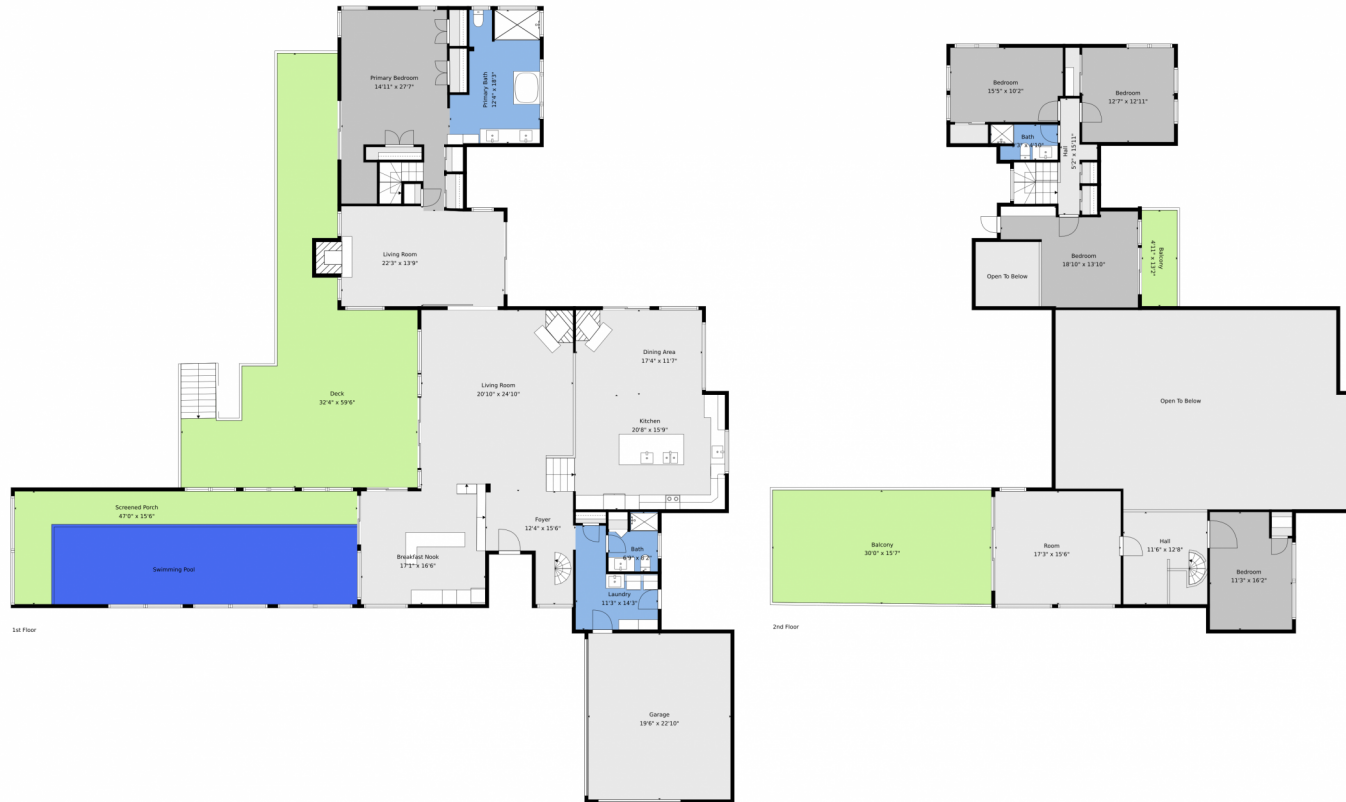

5411 Sunshine Canyon Drive, Boulder, CO 80302 — floorplan_all_0

TOTAL: 3922 sq. ft
1st floor: 2592 sq. ft, 2nd floor: 1330 sq. ft
EXCLUDED AREAS: GARAGE: 445 sq. ft, DECK: 937 sq. ft, SCREENED PORCH: 270 sq. ft,
FIREPLACE: 19 sq. ft, BALCONY: 530 sq. ft, OPEN TO BELOW: 1156 sq. ft,
WALLS: 394 sq. ft

Disclaimer: Sizes and Dimensions are Approximate, Actual May Vary.

Brooke Weathers

303-898-6564

brooke.weathers@compass.com

<https://BrookeWeathersProperties.com>

Scan code
for more
property
details