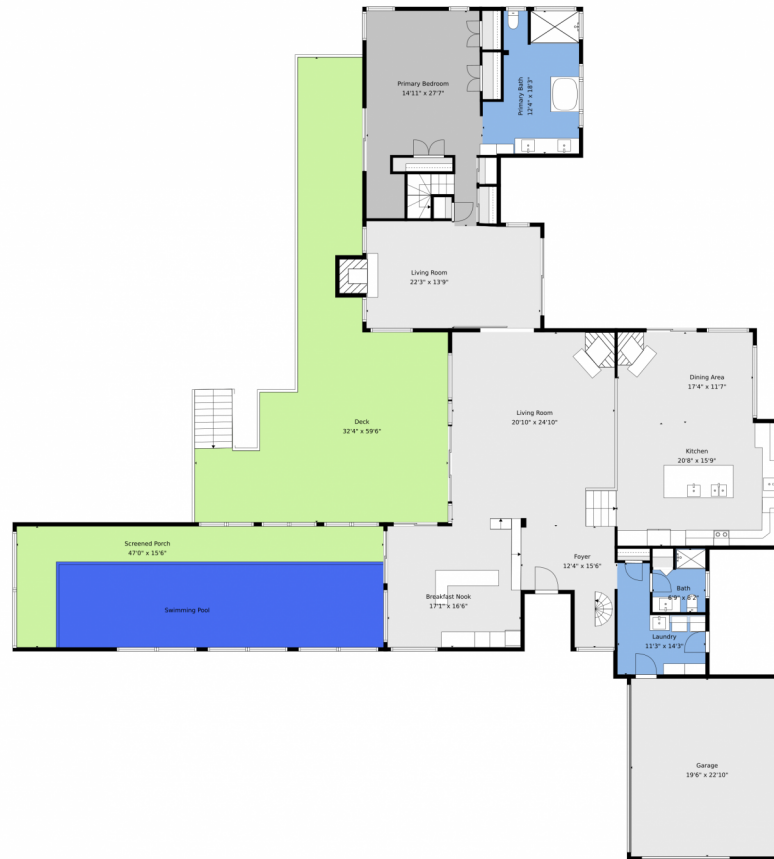

TOTAL: 3922 sq. ft
1st floor: 2592 sq. ft, 2nd floor: 1330 sq. ft
EXCLUDED AREAS: GARAGE: 445 sq. ft, DECK: 937 sq. ft, SCREENED PORCH: 270 sq. ft,
FIREPLACE: 19 sq. ft, BALCONY: 530 sq. ft, OPEN TO BELOW: 1156 sq. ft,
WALLS: 394 sq. ft

Disclaimer: Sizes and Dimensions are Approximate, Actual May Vary.

Brooke Weathers

303-898-6564

brooke.weathers@compass.com

<https://BrookeWeathersProperties.com>

Scan code
for more
property
details