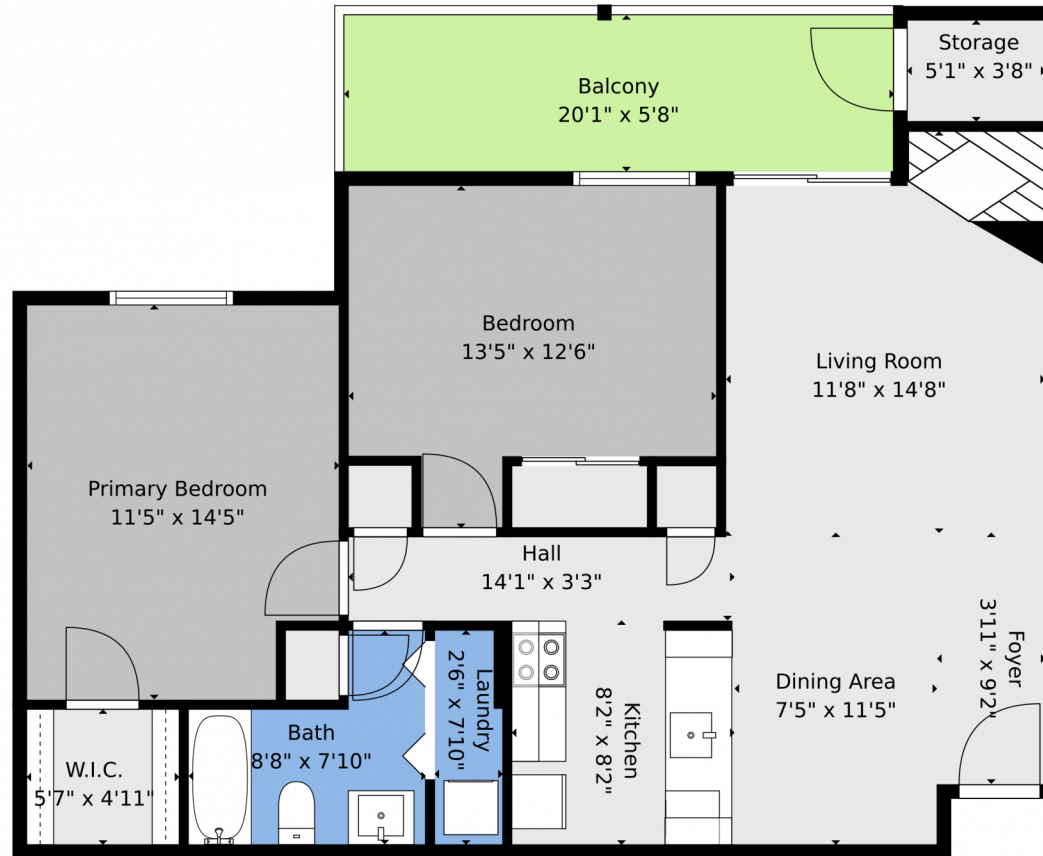

TOTAL: 847 sq. ft
1st floor: 847 sq. ft
EXCLUDED AREAS: STORAGE: 19 sq. ft, BALCONY: 115 sq. ft, WALLS: 68 sq. ft

Disclaimer: Sizes and Dimensions are Approximate, Actual May Vary.

Taylor Haas
303-665-7368
taylorh@coloradorpm.com
<https://www.coloradorpm.com/available-rental-properties-denver>