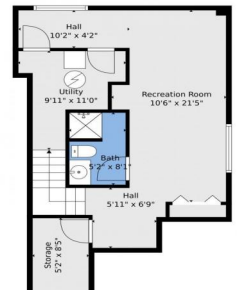

8814 South Field Court
Littleton, CO 80128

floorplan_single_0

Single Family 1937 SQFT

Haley Hart
720-938-1722
Haley@IntegrityG.com

TOTAL: 1686 sq. ft
Basement: 375 sq. ft, 1st floor: 541 sq. ft, 2nd floor: 770 sq. ft
EXCLUDED AREAS: STORAGE: 43 sq. ft, UTILITY: 69 sq. ft, GARAGE: 452 sq. ft,
BALCONY: 94 sq. ft, OPEN TO BELOW: 222 sq. ft, WALLS: 205 sq. ft

Floor Plan Created By V1photos.com. Measurements Deamed Highly Reliable But Not Guaranteed.

Disclaimer: Sizes and Dimensions are Approximate, Actual May Vary.

Haley Hart
720-938-1722
Haley@IntegrityG.com

8814 South Field Court, Littleton, CO 80128 – 2nd Level

TOTAL: 1686 sq. ft
Basement: 375 sq. ft, 1st floor: 541 sq. ft, 2nd floor: 770 sq. ft
EXCLUDED AREAS: STORAGE: 43 sq. ft, UTILITY: 69 sq. ft, GARAGE: 452 sq. ft,
BALCONY: 94 sq. ft, OPEN TO BELOW: 222 sq. ft, WALLS: 205 sq. ft

Scan code
for more
property
details

8814 South Field Court, Littleton, CO 80128 – Basement

TOTAL: 1686 sq. ft

Basement: 375 sq. ft, 1st floor: 541 sq. ft, 2nd floor: 770 sq. ft
EXCLUDED AREAS: STORAGE: 43 sq. ft, UTILITY: 69 sq. ft, GARAGE: 452 sq. ft,
BALCONY: 94 sq. ft, OPEN TO BELOW: 222 sq. ft, WALLS: 205 sq. ft