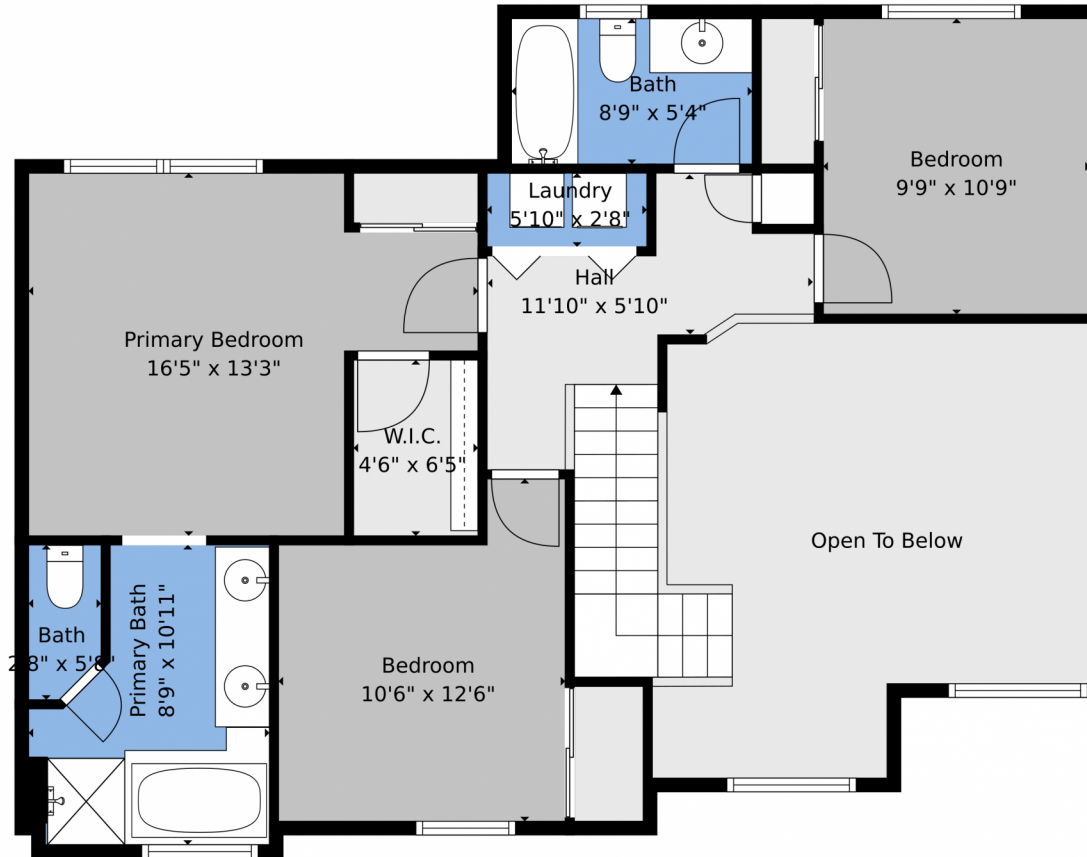

8814 South Field Court, Littleton, CO 80128 – 2nd Level

TOTAL: 1686 sq. ft
Basement: 375 sq. ft, 1st floor: 541 sq. ft, 2nd floor: 770 sq. ft
EXCLUDED AREAS: STORAGE: 43 sq. ft, UTILITY: 69 sq. ft, GARAGE: 452 sq. ft,
BALCONY: 94 sq. ft, OPEN TO BELOW: 222 sq. ft, WALLS: 205 sq. ft

Disclaimer: Sizes and Dimensions are Approximate, Actual May Vary.

Haley Hart
720-938-1722
Haley@IntegrityG.com