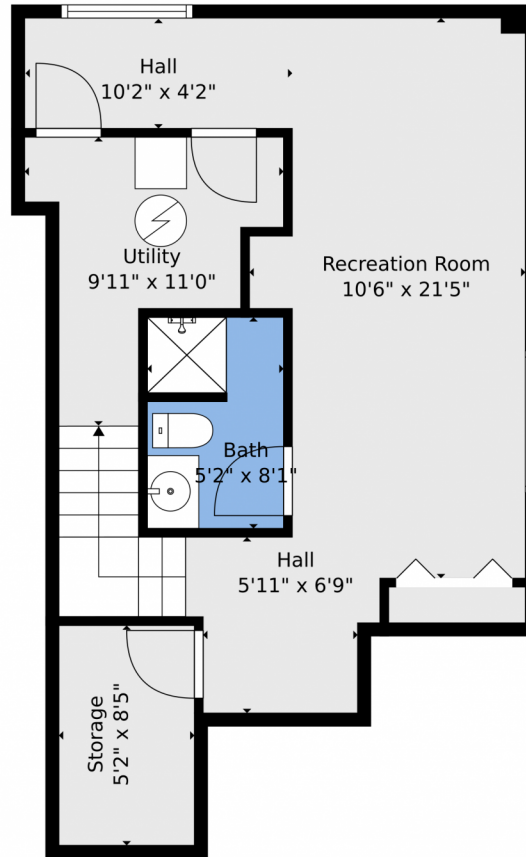

8814 South Field Court, Littleton, CO 80128 – Basement

TOTAL: 1686 sq. ft

Basement: 375 sq. ft, 1st floor: 541 sq. ft, 2nd floor: 770 sq. ft
EXCLUDED AREAS: STORAGE: 43 sq. ft, UTILITY: 69 sq. ft, GARAGE: 452 sq. ft,
BALCONY: 94 sq. ft, OPEN TO BELOW: 222 sq. ft, WALLS: 205 sq. ft

Disclaimer: Sizes and Dimensions are Approximate, Actual May Vary.

Haley Hart
720-938-1722
Haley@IntegrityG.com

Scan code
for more
property
details