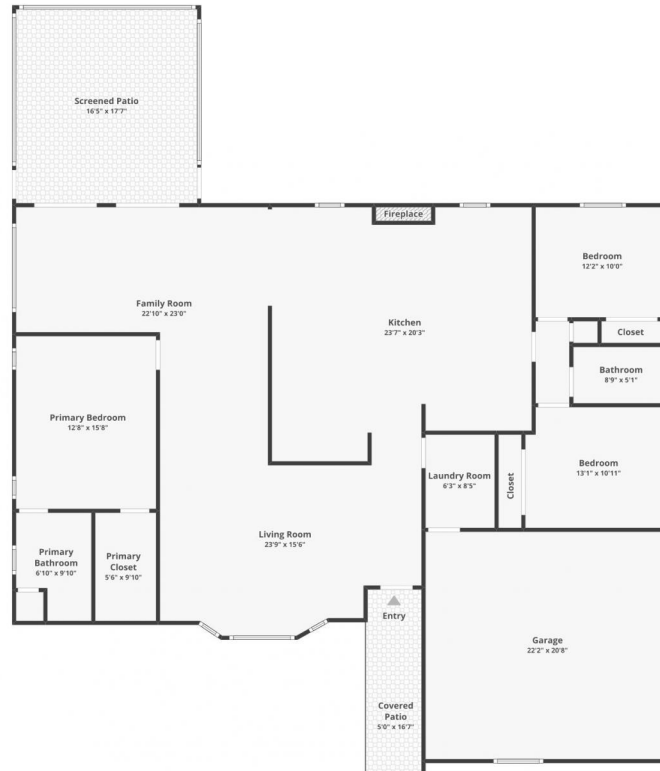

9662 Whippoorwill Trail, Jupiter, FL 33478 – Floor-1

9662 Whippoorwill Trl, Jupiter, FL 33478

Total finished area: ~1,961.23 sq. ft.

Floor 1

Finished area: ~1,961.23 sq. ft.

Disclaimer: Sizes and Dimensions are Approximate, Actual May Vary.

Milva Skorish
954-775-7538
milva@milvasells.com
<https://MilvaSells.com>