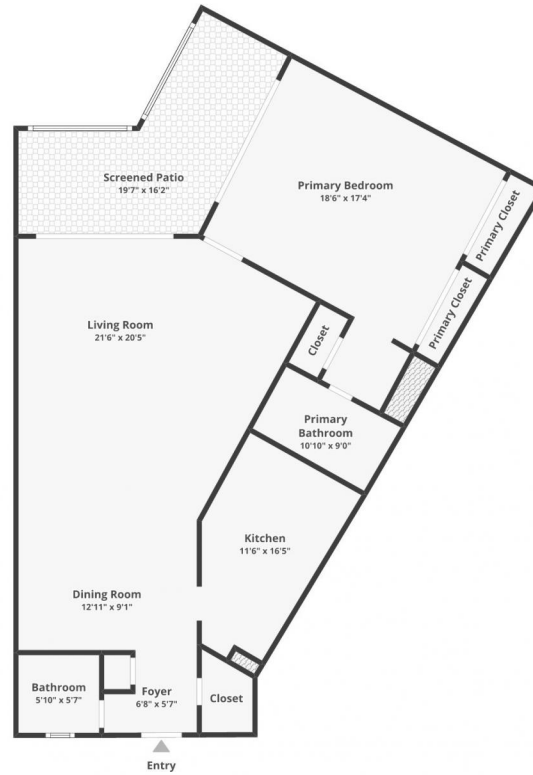

2681 S COURSE DR #808, POmpano Beach, FL 33069 – Floor-8

2681 S Course Dr, Pompano Beach, FL 33069

Floor 8

Disclaimer: Sizes and Dimensions are Approximate, Actual May Vary.

Matthew Ferrelli
954-873-9351
mattferrelli72@gmail.com