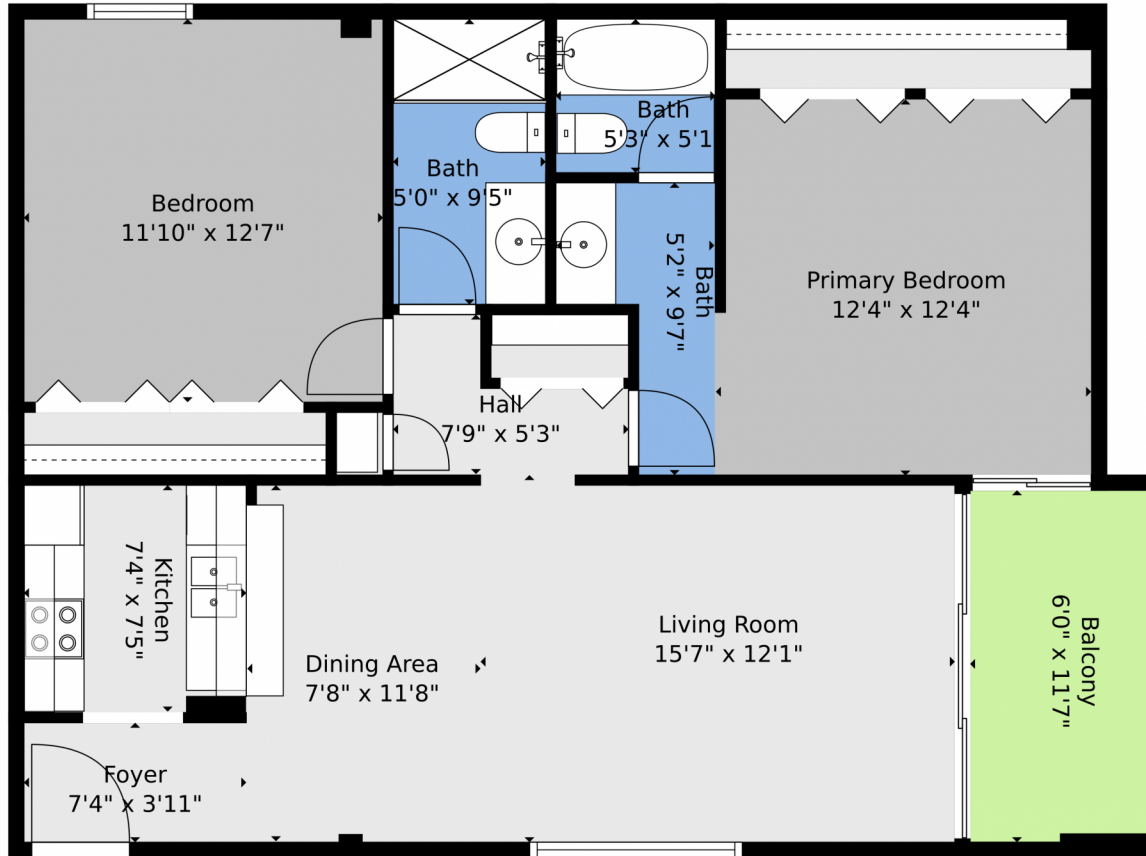

TOTAL: 895 sq. ft
1st floor: 895 sq. ft
EXCLUDED AREAS: BALCONY: 69 sq. ft, WALLS: 68 sq. ft

Disclaimer: Sizes and Dimensions are Approximate, Actual May Vary.

Taylor Haas
303-665-7368
taylorh@coloradorpm.com
<https://www.coloradorpm.com/available-rental-properties-denver>